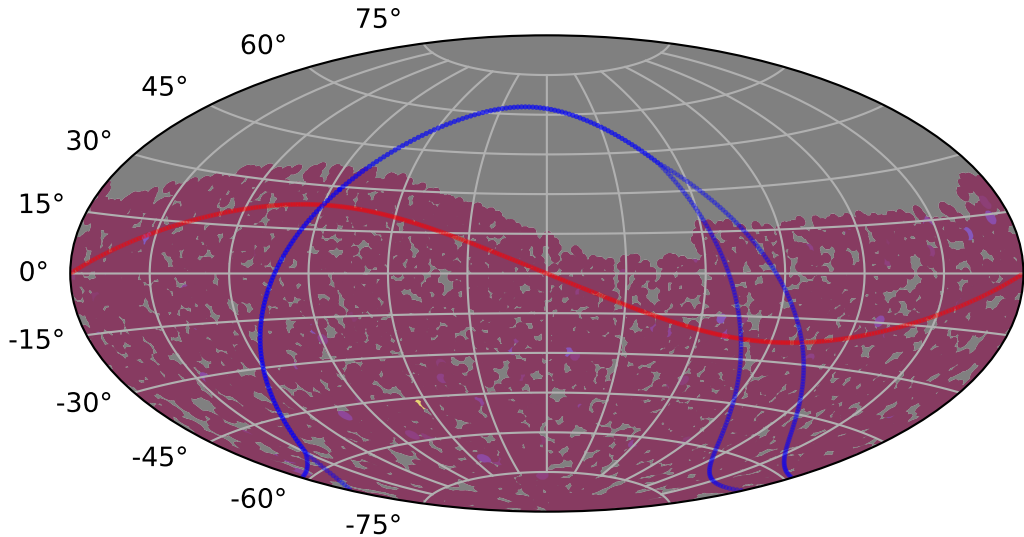

ddf\_acor\_sf10\_lsf15\_lsr50\_v3.4\_10yrs : TDE\_Quality\_some\_color\_pu\_pnum

TDE\_Quality\_some\_color\_pu\_pnum  
(Bad: 0, Good (obs every 2 night): 1)