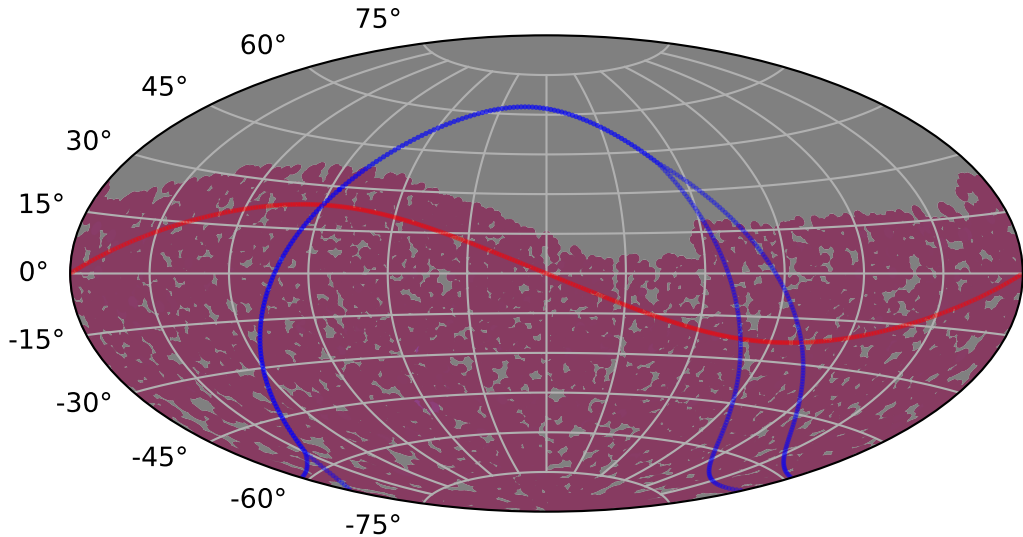

ddf\_acor\_sf10\_lsf15\_lsr50\_v3.4\_10yrs : TDE\_Quality\_some\_color\_pnum

TDE\_Quality\_some\_color\_pnum  
(Bad: 0, Good (obs every 2 night): 1)