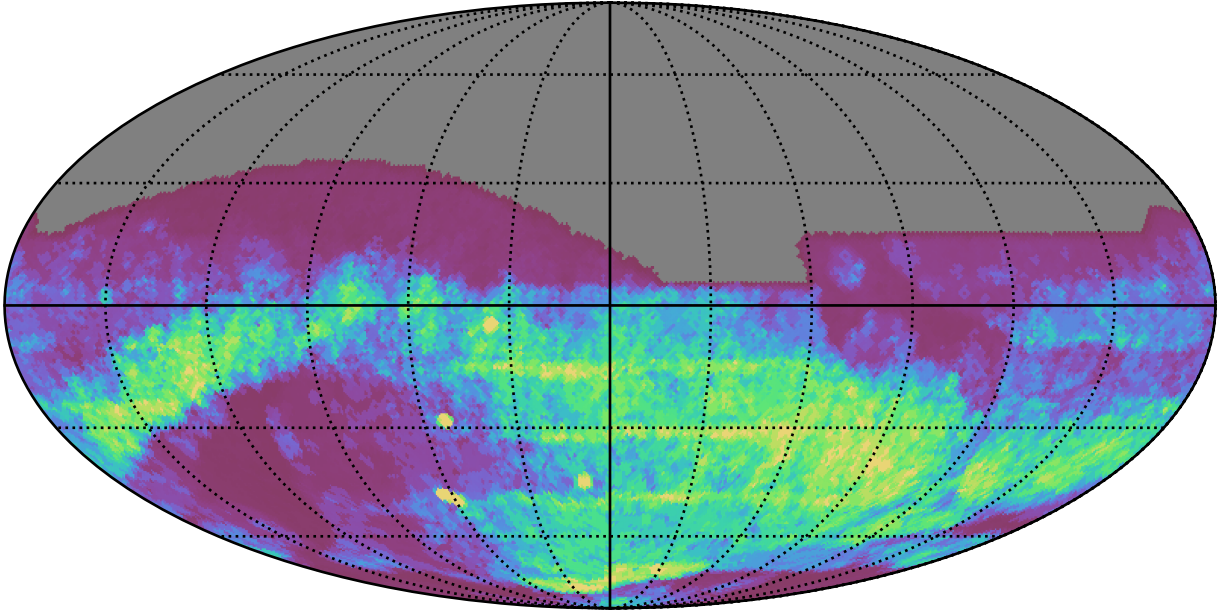

ddf_acor_sf10_lsf15_lsr50_v3.4_10yrs : GalPlaneSeasonGapsTimescales_xray_binaries_map_Tau_55_0

0.0 0.1 0.2 0.3 0.4 0.5 0.6 0.7 0.8 0.9 1.0
GalPlaneSeasonGapsTimescales_xray_binaries_map_Tau_55_0
(MJD mag)