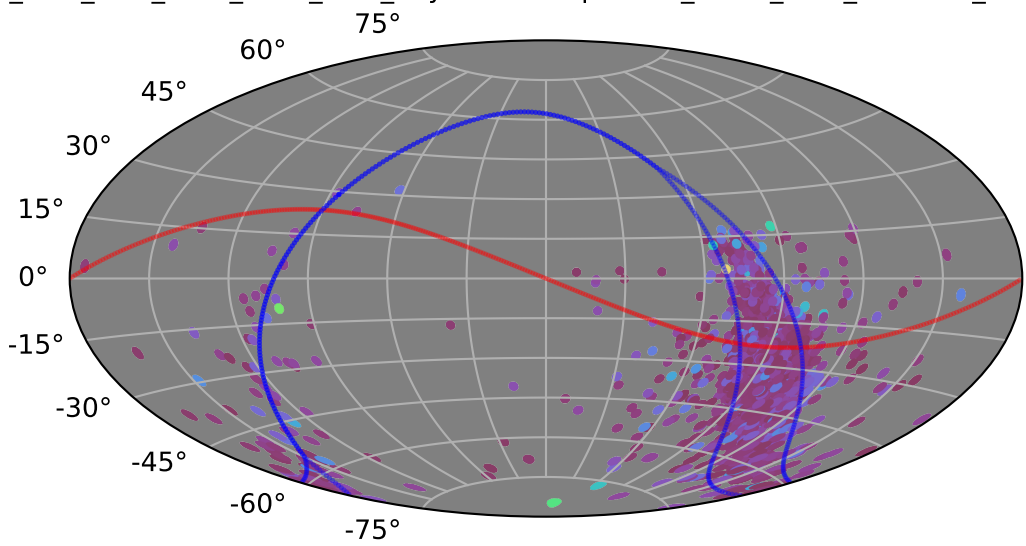

ddf_acor_sf10_lsf15_lsr20_v3.4_10yrs : XRBPopMetric_mean_time_between_detections

5 10 15 20 25 30 35 40
XRBPopMetric_mean_time_between_detections
(Detected, 0 or 1)