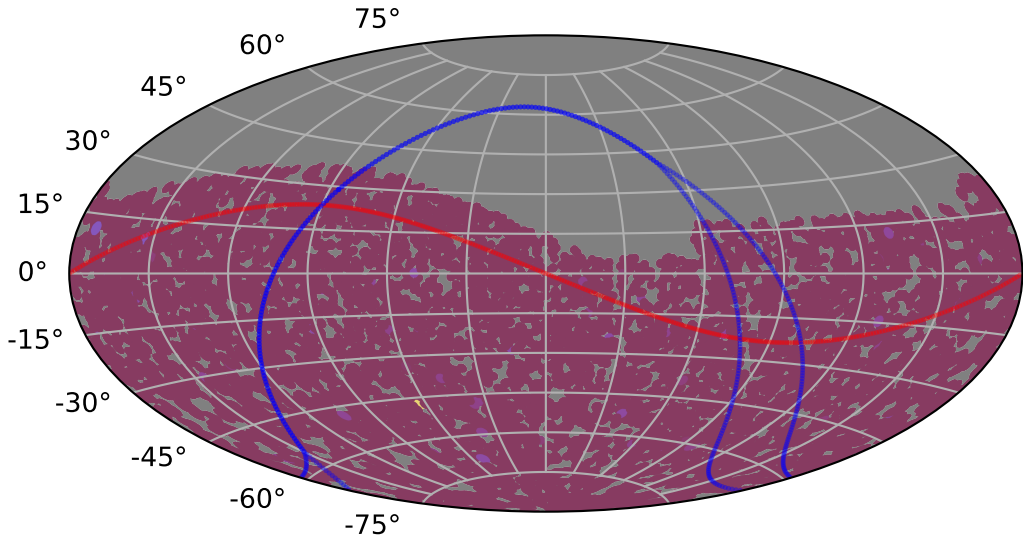

ddf_acor_sf10_lsf15_lsr20_v3.4_10yrs : TDE_Quality_some_color_pu_pnum

TDE_Quality_some_color_pu_pnum
(Bad: 0, Good (obs every 2 night): 1)