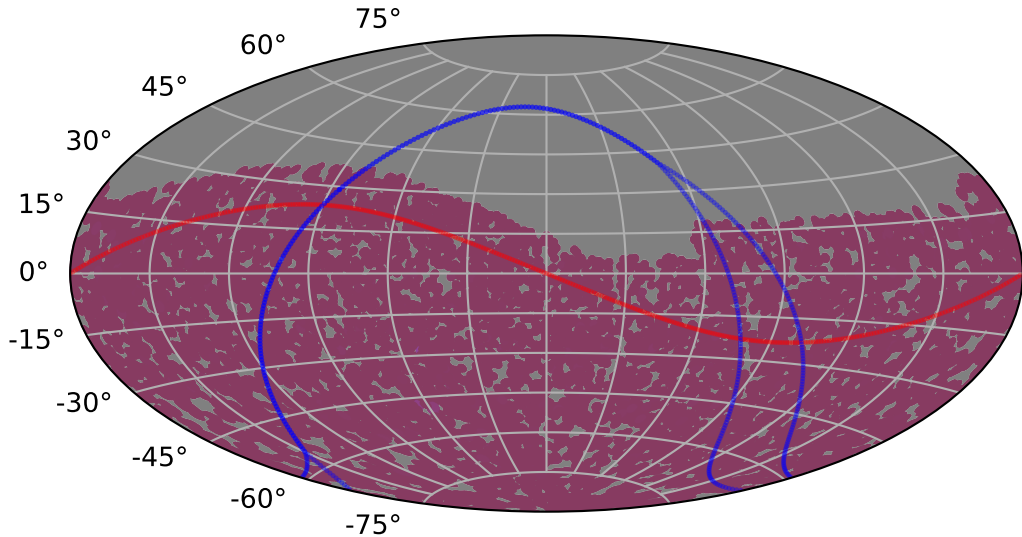

ddf_acor_sf10_lsf15_lsr20_v3.4_10yrs : TDE_Quality_some_color_pnum

TDE_Quality_some_color_pnum
(Bad: 0, Good (obs every 2 night): 1)