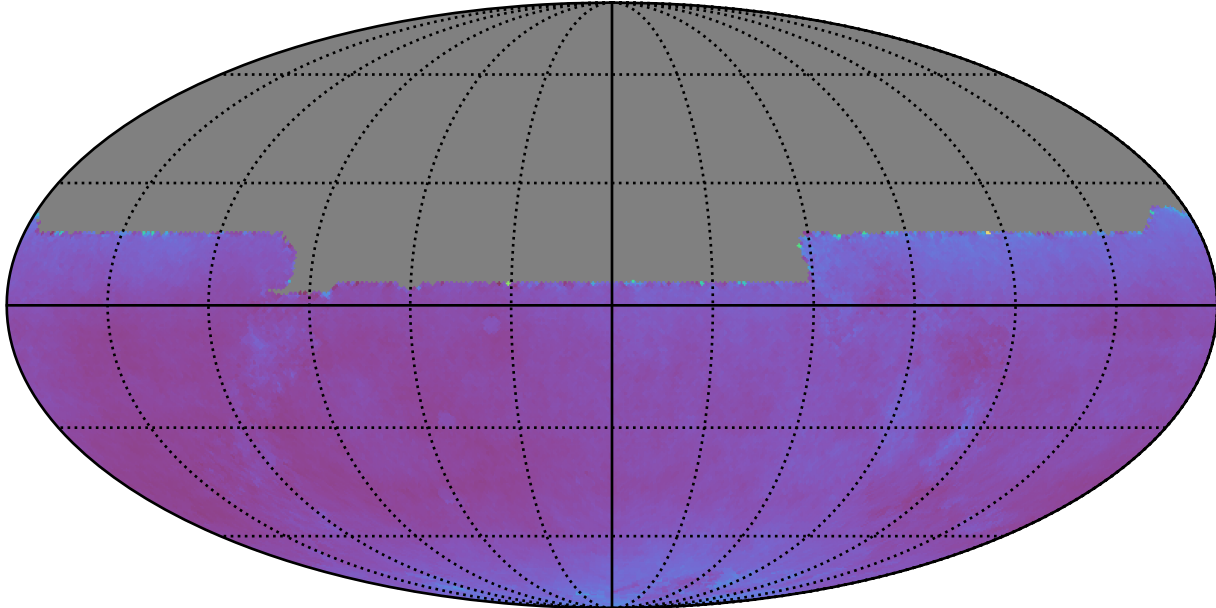

ddf\_acor\_sf10\_lsf15\_lsr20\_v3.4\_10yrs night<3652 and y: SNR-weighted FWHMeff y, year<10

SNR-weighted FWHMeff y, year<10  
(mag arcsec)