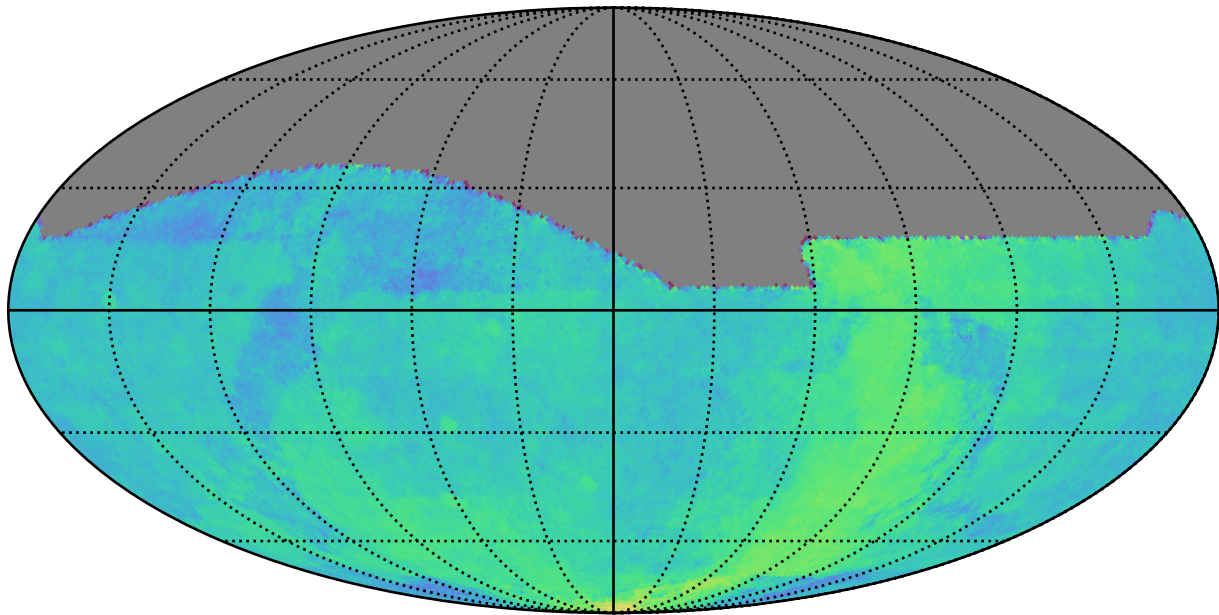

ddf_acor_sf10_lsf15_lsr20_v3.4_10yrs : Parallax Coverage @ 24.0

Parallax Coverage @ 24.0 (ratio)