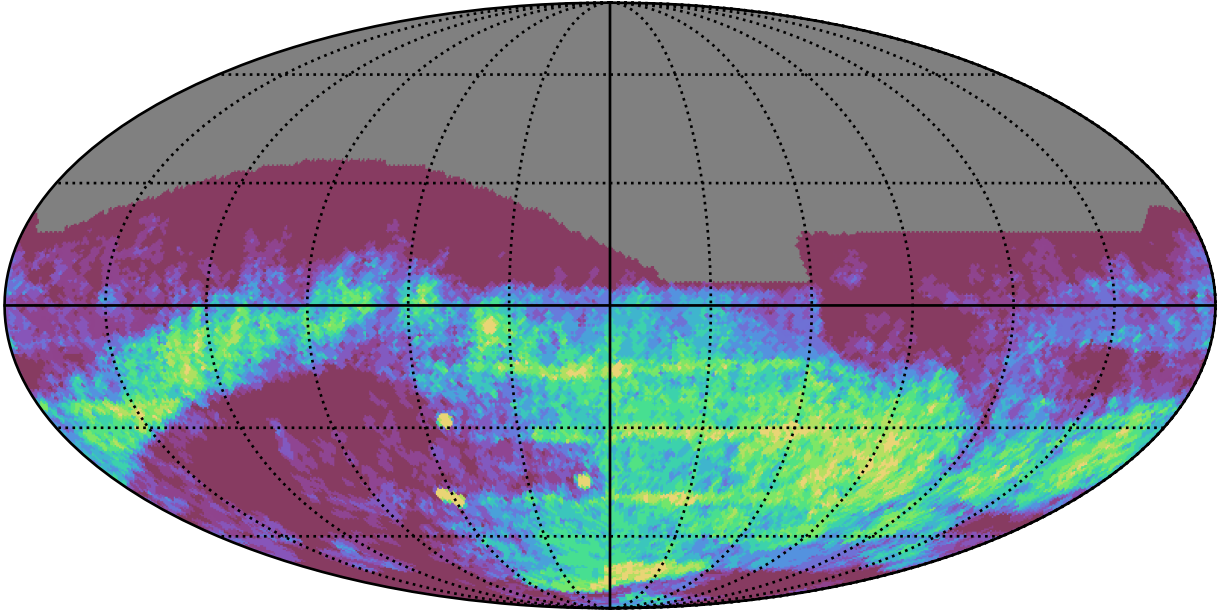

ddf_acor_sf10_lsf15_lsr20_v3.4_10yrs : GalPlaneSeasonGapsTimescales_xray_binaries_map_Tau_25_0

0.0 0.1 0.2 0.3 0.4 0.5 0.6 0.7 0.8 0.9 1.0
GalPlaneSeasonGapsTimescales_xray_binaries_map_Tau_25_0
(MJD mag)