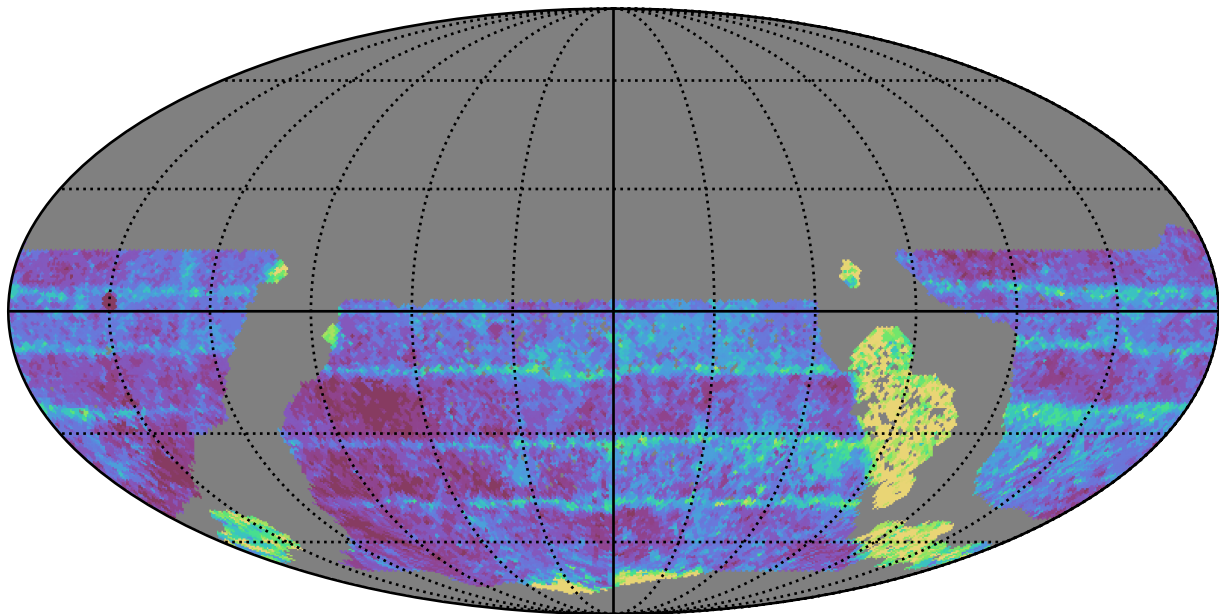

ddf_acor_sf10_lsf15_lsr20_v3.4_10yrs WFD z band: Median Inter-Night Gap

Median Inter-Night Gap (days)