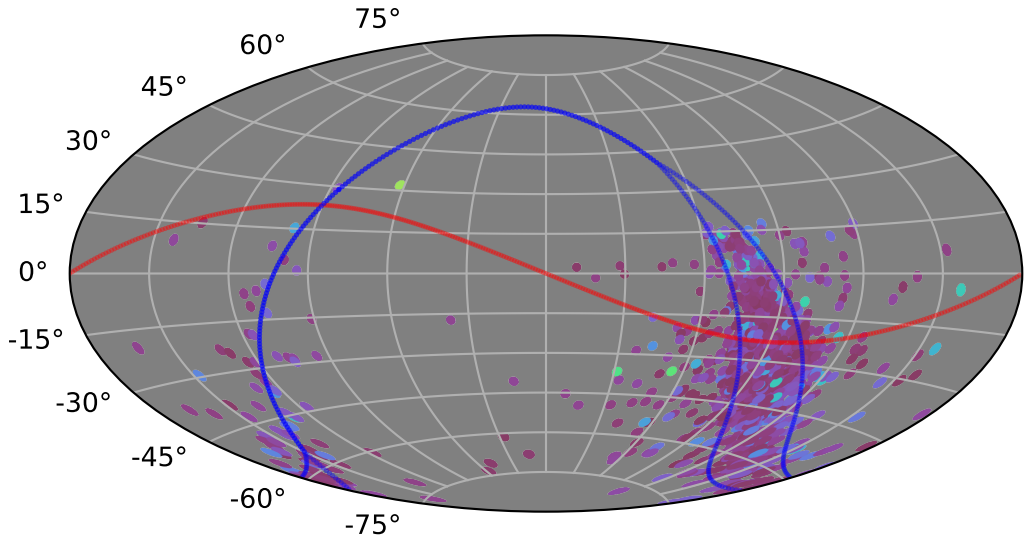

ddf_acor_sf10_lsf15_lsr10_v3.4_10yrs : XRBPopMetric_mean_time_between_detections

XRBPopMetric_mean_time_between_detections
(Detected, 0 or 1)