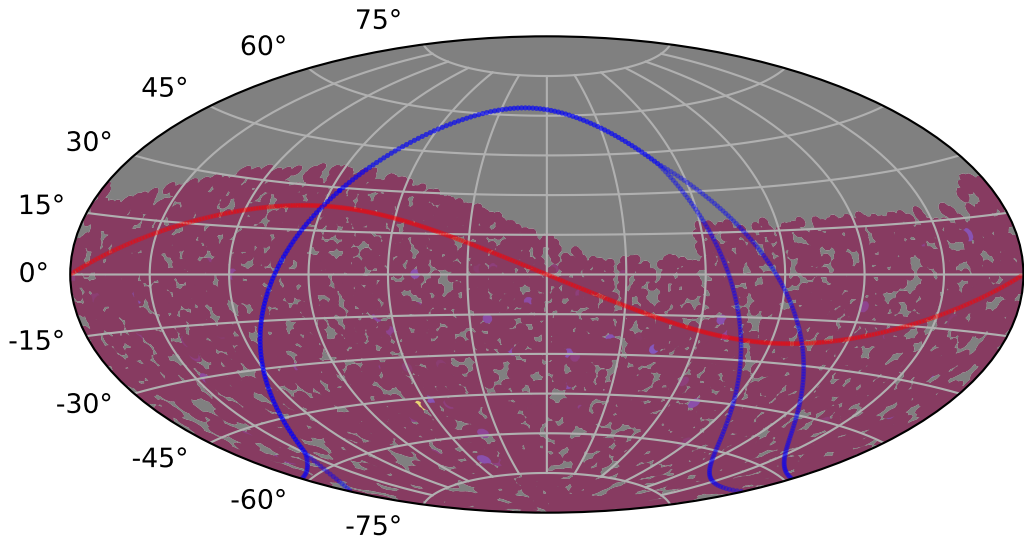

ddf_acor_sf10_lsf15_lsr10_v3.4_10yrs : TDE_Quality_some_color_pu_pnum

TDE_Quality_some_color_pu_pnum
(Bad: 0, Good (obs every 2 night): 1)