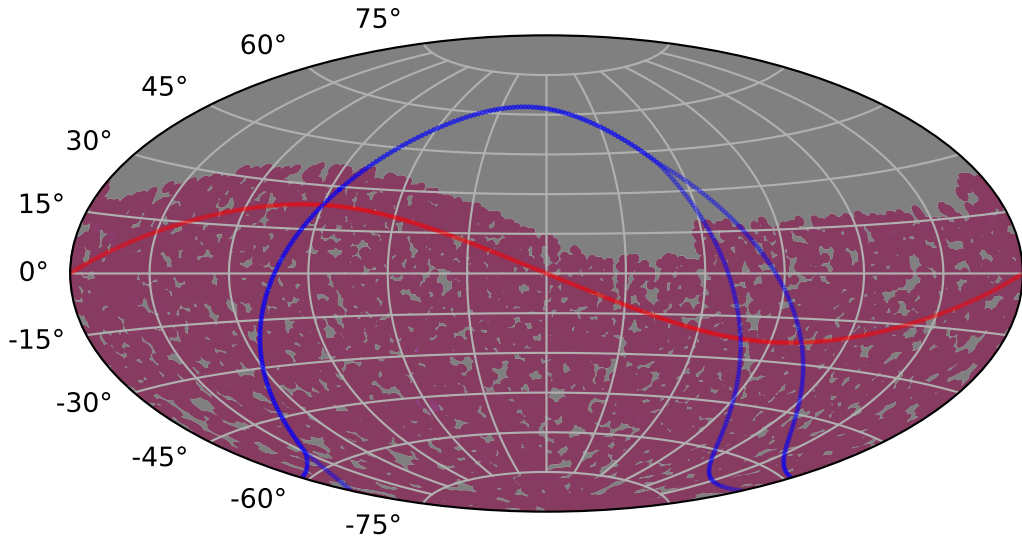

ddf\_acor\_sf10\_lsf15\_lsr10\_v3.4\_10yrs : TDE\_Quality\_some\_color\_pnum

TDE\_Quality\_some\_color\_pnum  
(Bad: 0, Good (obs every 2 night): 1)