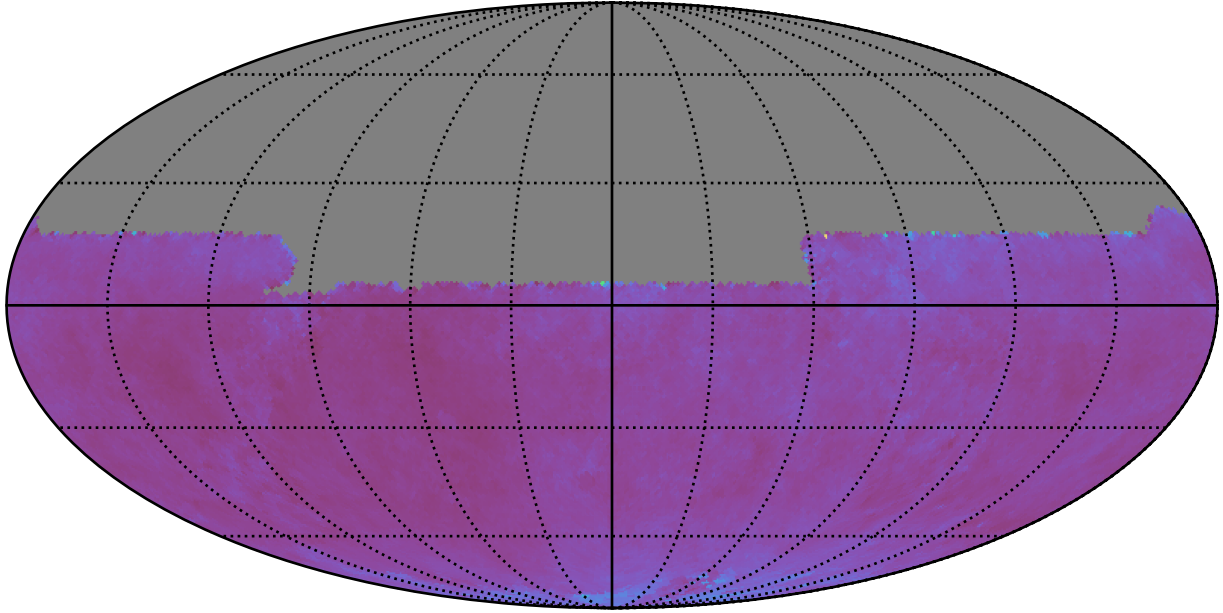

ddf_acor_sf10_lsf15_lsr10_v3.4_10yrs night<1095 and y: SNR-weighted FWHMeff y, year<3

SNR-weighted FWHMeff y, year<3
(mag arcsec)