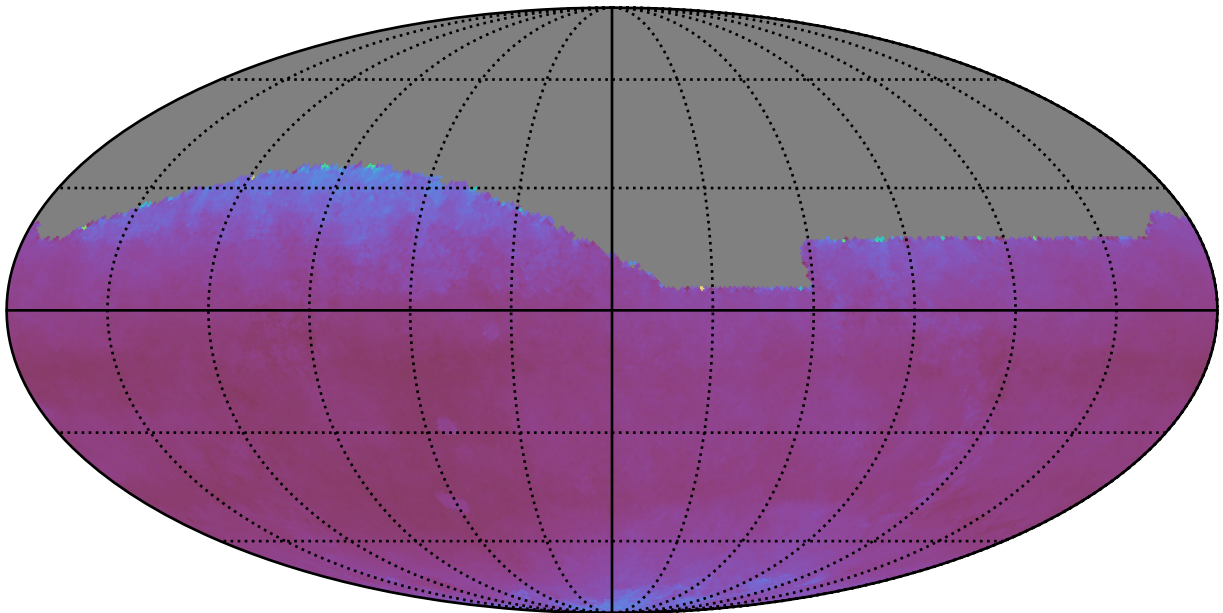

ddf_acor_sf10_lsf15_lsr10_v3.4_10yrs night<1826 and i: SNR-weighted FWHMeff i, year<5

SNR-weighted FWHMeff i, year<5
(mag arcsec)