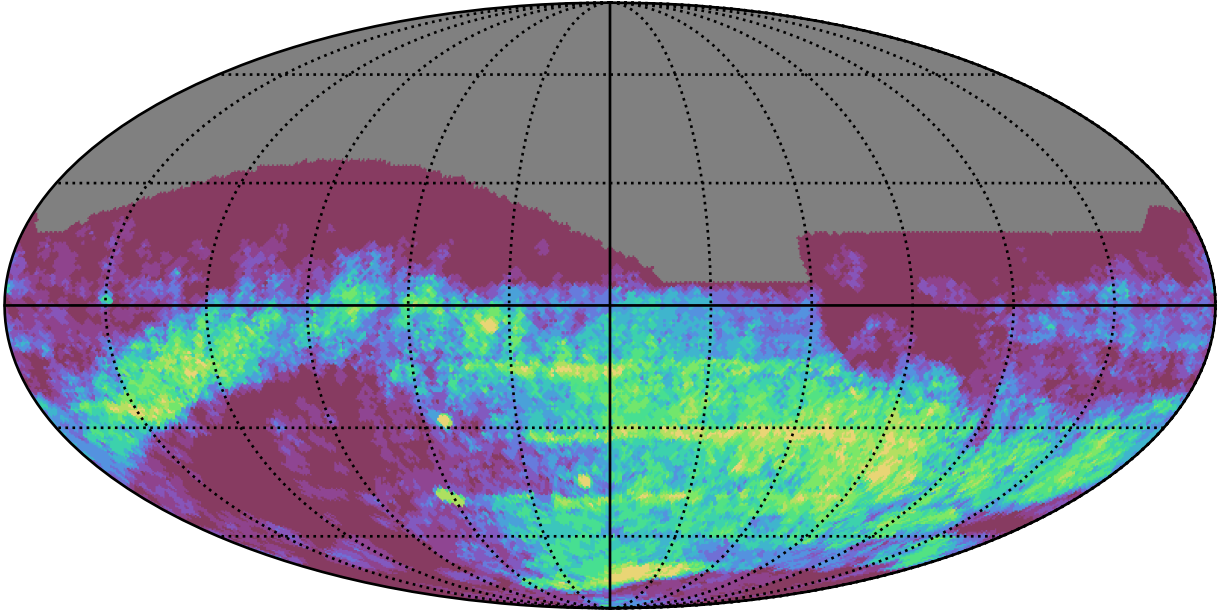

ddf_acor_sf10_lsf15_lsr10_v3.4_10yrs : GalPlaneSeasonGapsTimescales_xray_binaries_map_Tau_10_0

0.0 0.1 0.2 0.3 0.4 0.5 0.6 0.7 0.8 0.9 1.0
GalPlaneSeasonGapsTimescales_xray_binaries_map_Tau_10_0
(MJD mag)