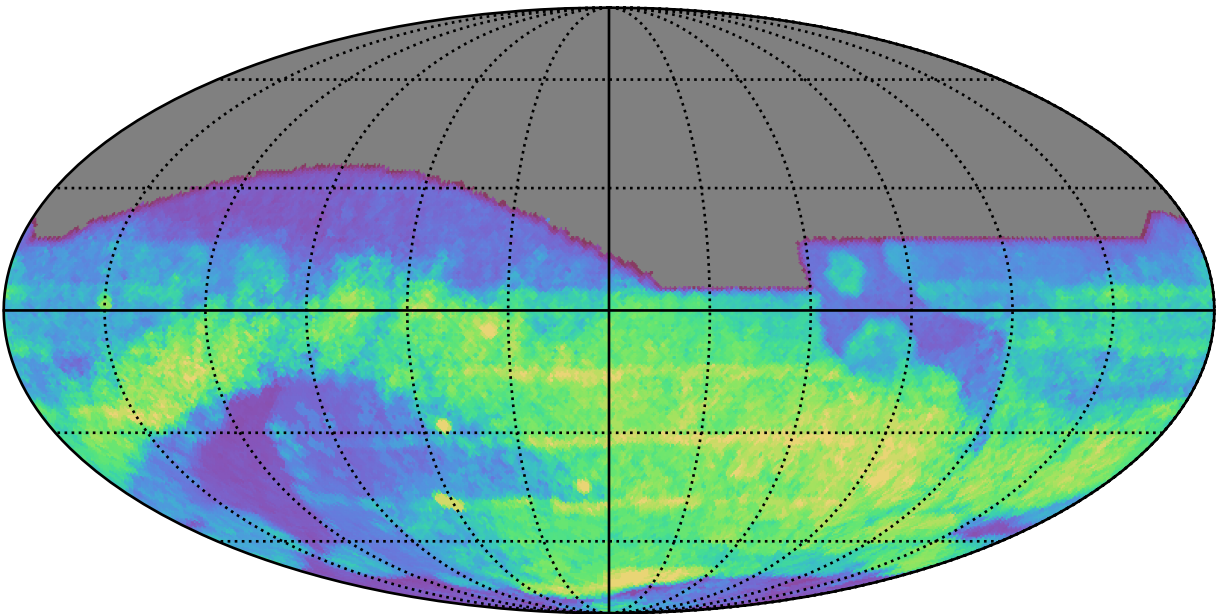

ddf_acor_sf10_lsf15_lsr10_v3.4_10yrs : GalPlaneSeasonGapsTimescales_xray_binaries_map_Tau_100_0

0.0 0.1 0.2 0.3 0.4 0.5 0.6 0.7 0.8 0.9 1.0
GalPlaneSeasonGapsTimescales_xray_binaries_map_Tau_100_0
(MJD mag)