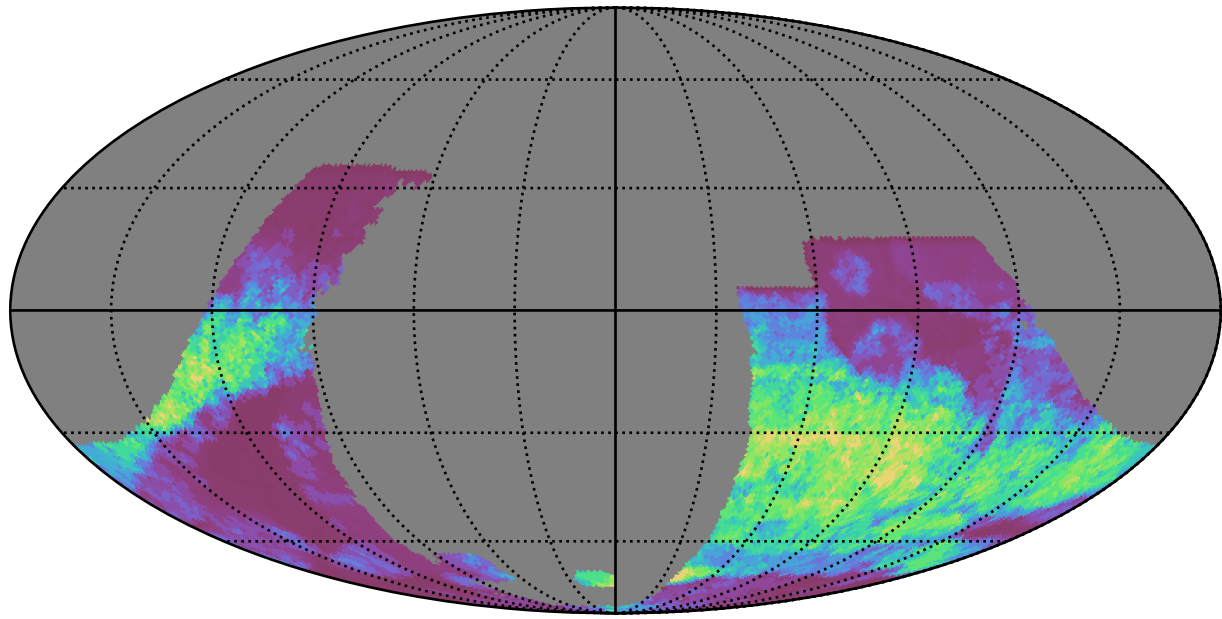

ddf_acor_sf10_lsf15_lsr10_v3.4_10yrs : GalPlaneSeasonGapsTimescales_galactic_plane_map_Tau_55_0

GalPlaneSeasonGapsTimescales_galactic_plane_map_Tau_55_0
(MJD mag)