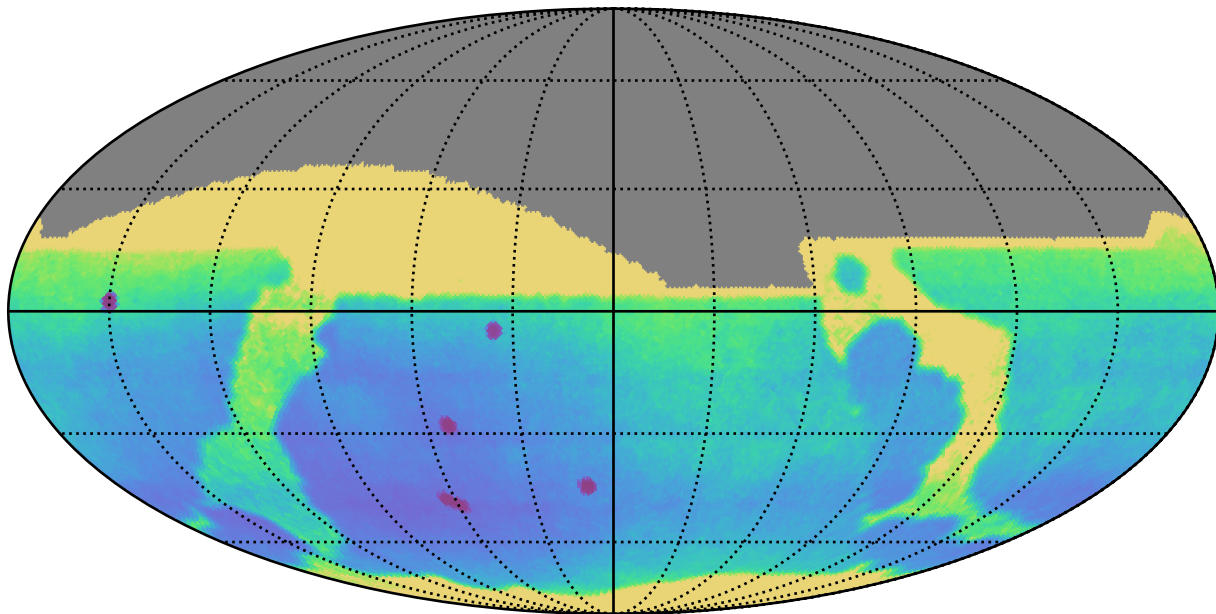

ddf_acor_sf10_lsf15_lsr10_v3.4_10yrs All sky: Parallax Uncert @ 24.0

Parallax Uncert @ 24.0 (mas)