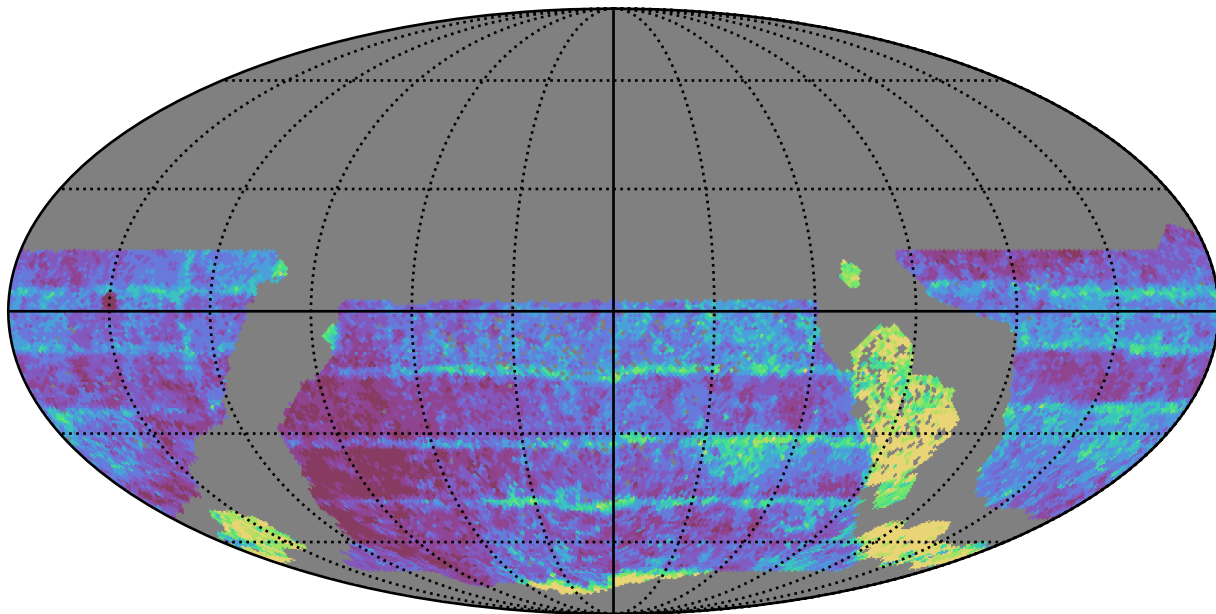

ddf_acor_sf10_lsf15_lsr10_v3.4_10yrs WFD z band: Median Inter-Night Gap

Median Inter-Night Gap (days)