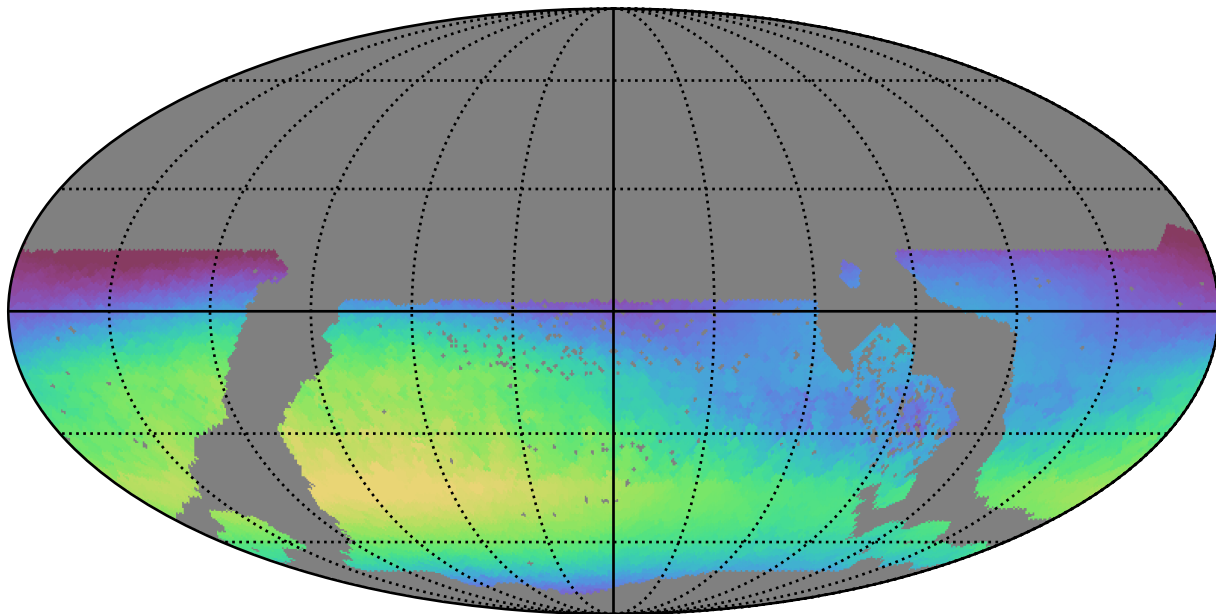

ddf_acor_sf10_lsf15_lsr10_v3.4_10yrs WFD u band: Max skyBrightness

22.55 22.575 22.60 22.625 22.65 22.675 22.70 22.725 22.75 22.775 22.80

Max skyBrightness (mag/sq arcsec)