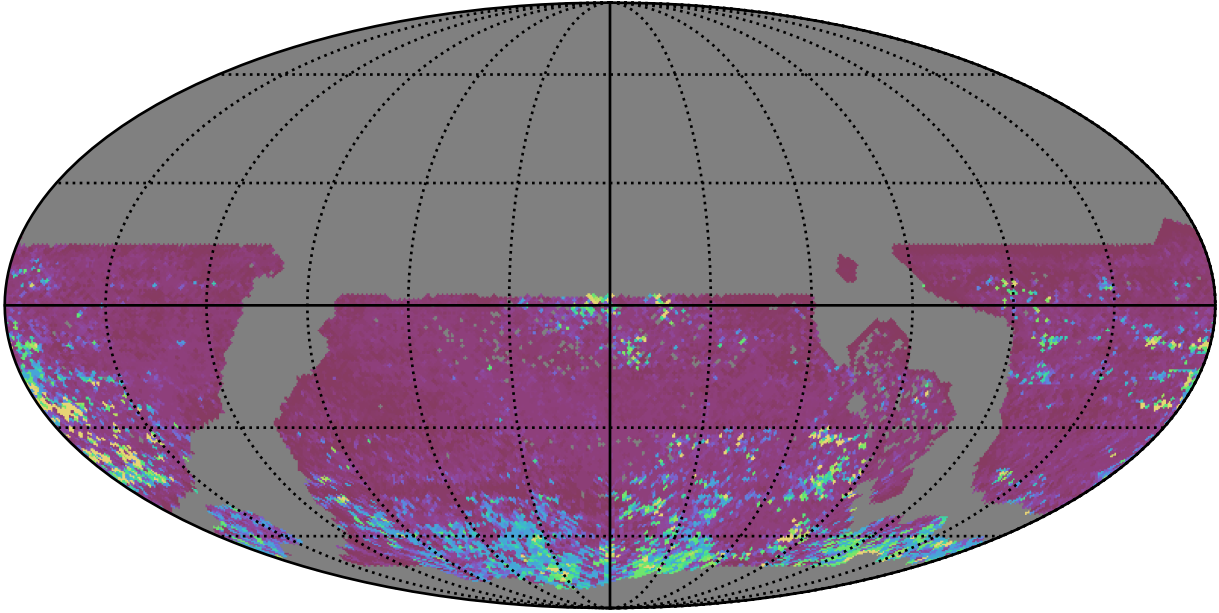

ddf_acor_sf10_lsf15_lsr10_v3.4_10yrs WFD i band: 75th Percentile Intranight Timespan

75th Percentile Intranight Timespan (minutes)