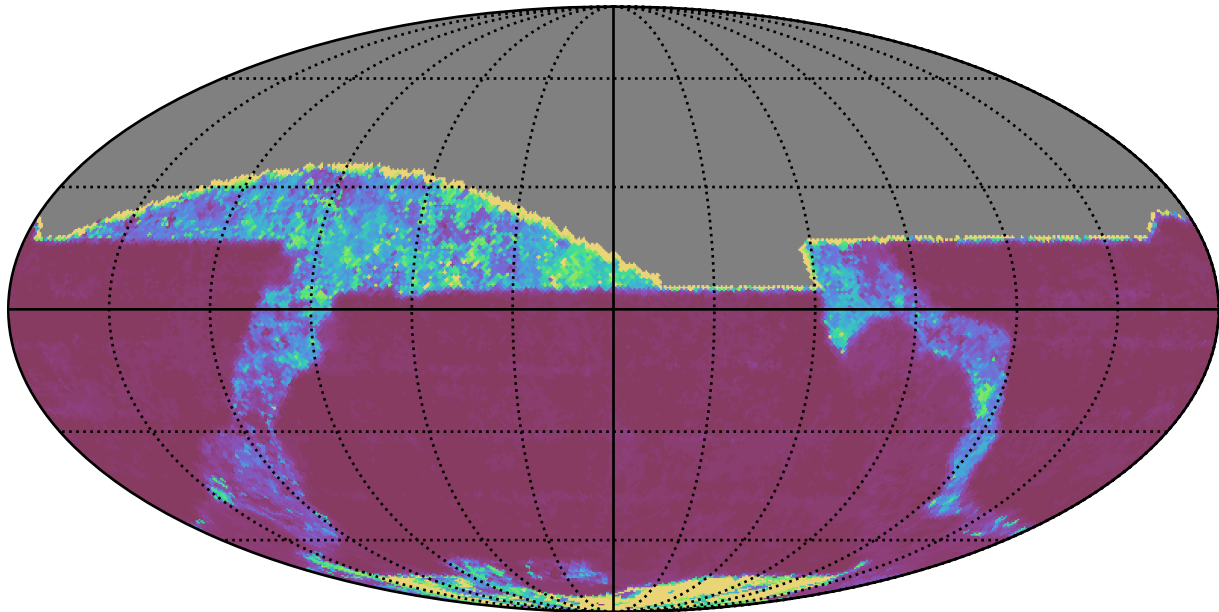

baseline_v3.5_10yrs All sky z band: 20thPercentile Inter-Night Gap

20thPercentile Inter-Night Gap
(days)