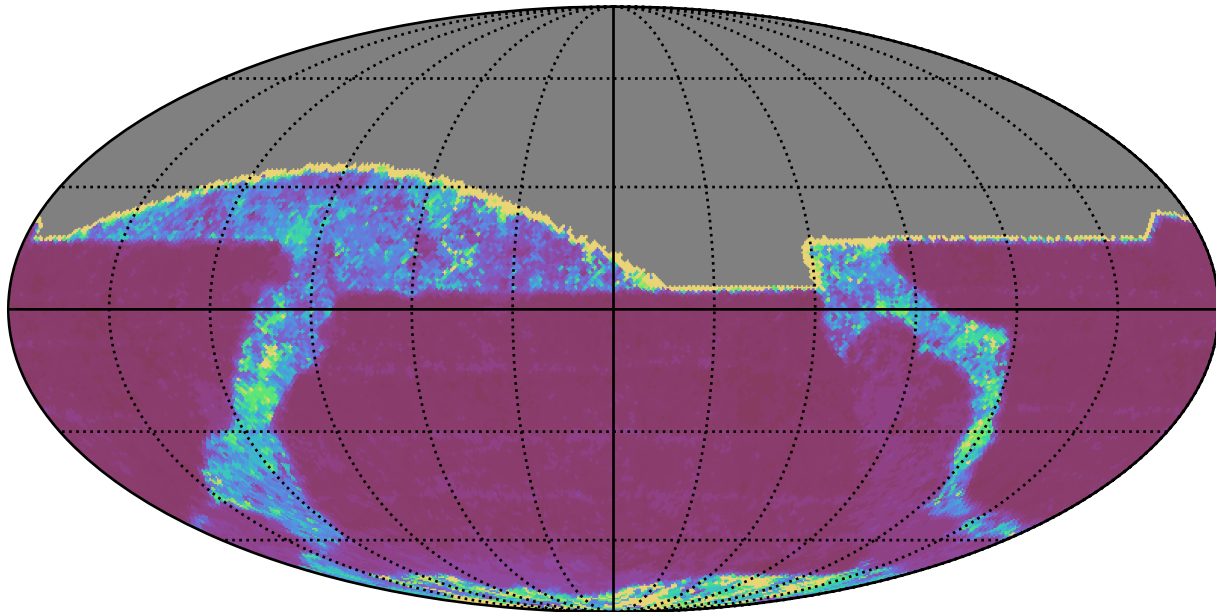

baseline_v3.5_10yrs All sky r band: 20thPercentile Inter-Night Gap

20thPercentile Inter-Night Gap
(days)