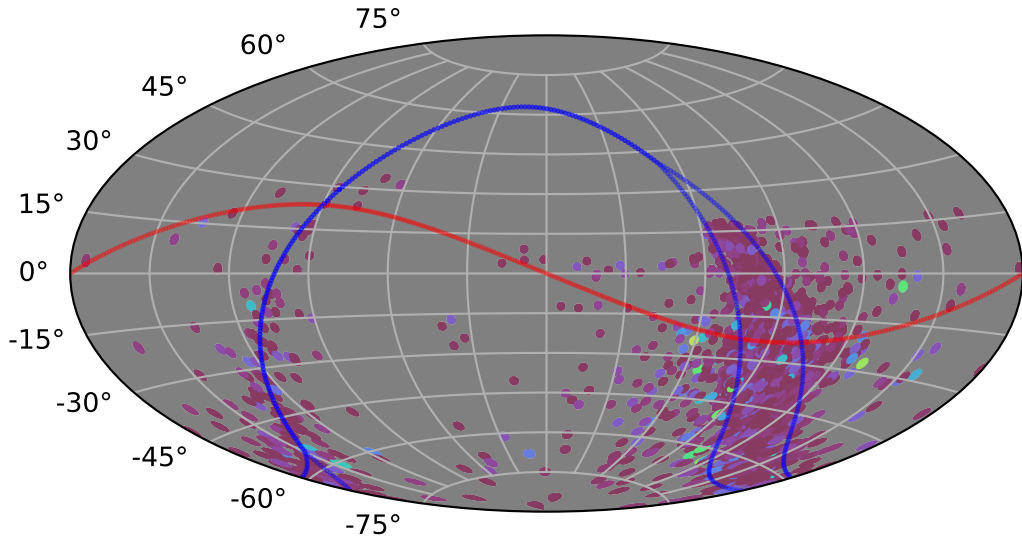

baseline_v3.4_10yrs : XRBPopMetric_number_of_detections

XRBPopMetric_number_of_detections
(Detected, 0 or $\bar{1}$)