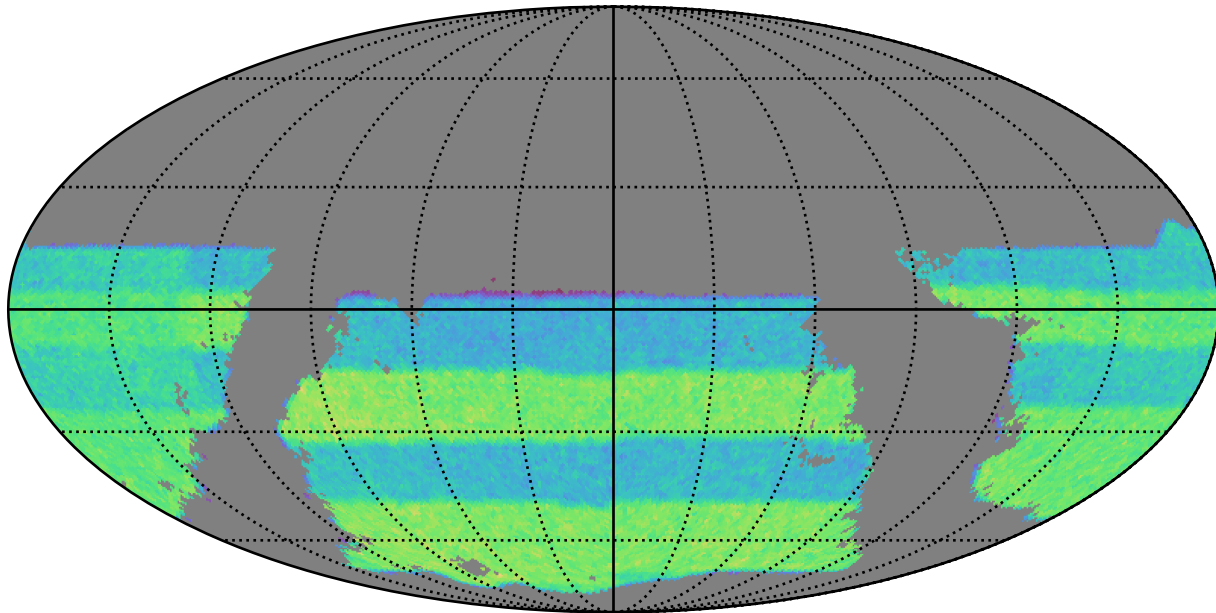

baseline_v3.4_10yrs gri band non-DD: WeakLensingNvisits_riz_year5

WeakLensingNvisits_riz_year5
(mag s filter)