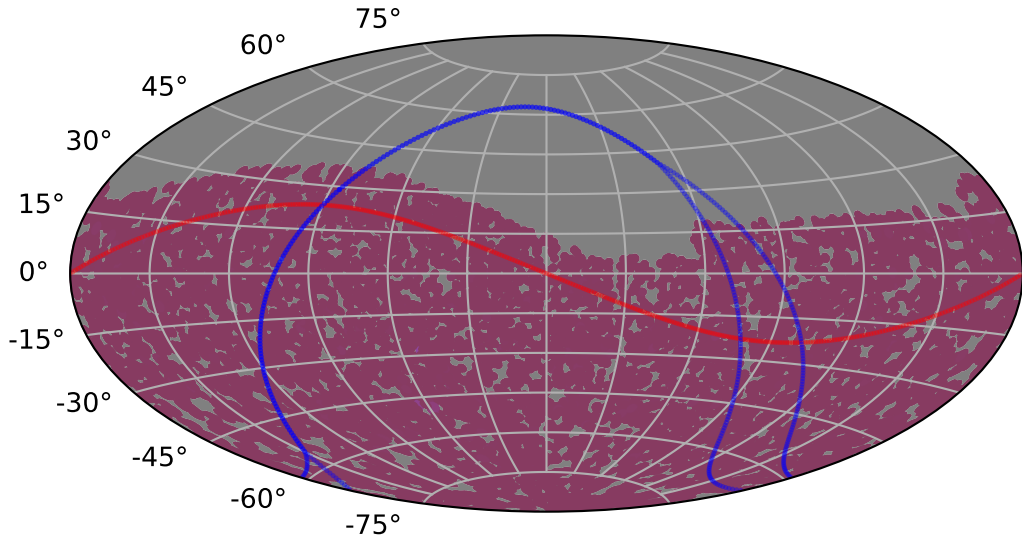

baseline_v3.4_10yrs : TDE_Quality_some_color_pnum

TDE_Quality_some_color_pnum
(Bad: 0, Good (obs every 2 night): 1)