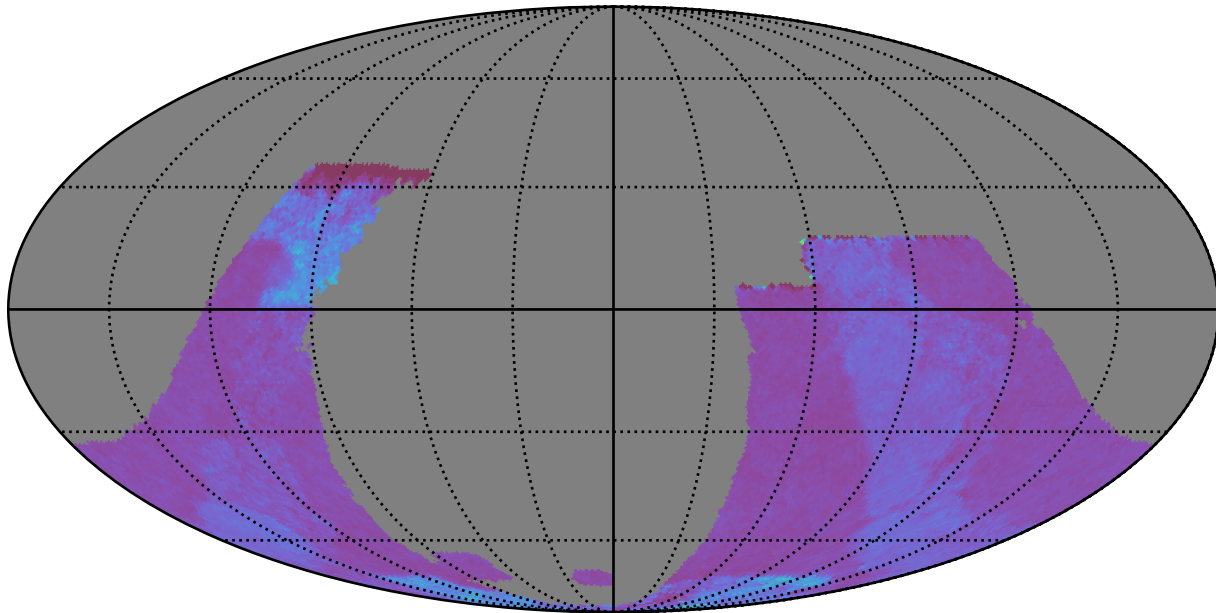

baseline_v3.4_10yrs : GalplaneTimePerFilter_galactic_plane_map_g

GalplaneTimePerFilter_galactic_plane_map_g
(filter mag MJD s)