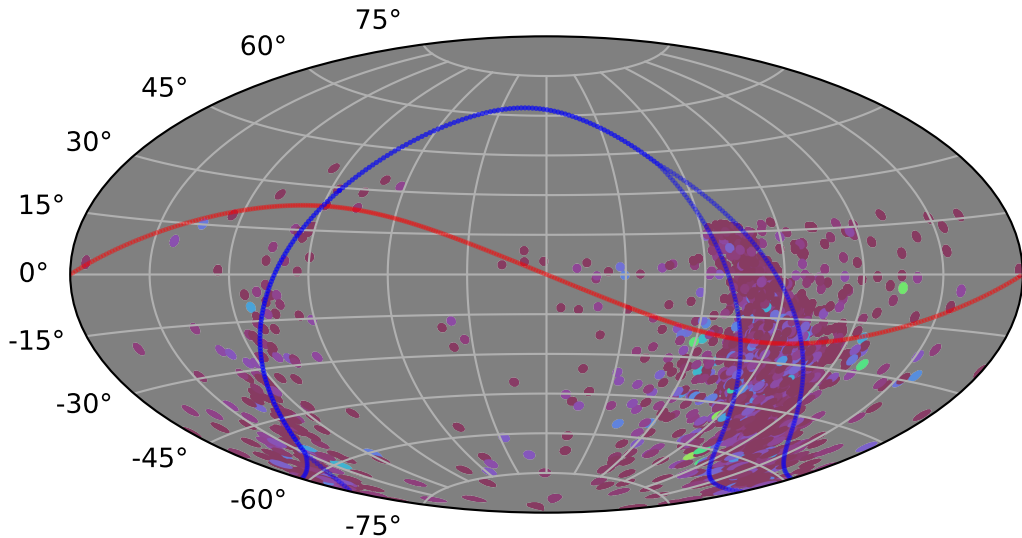

baseline_v3.3_10yrs : XRBPopMetric_number_of_detections

XRBPopMetric_number_of_detections
(Detected, 0 or $\bar{1}$)