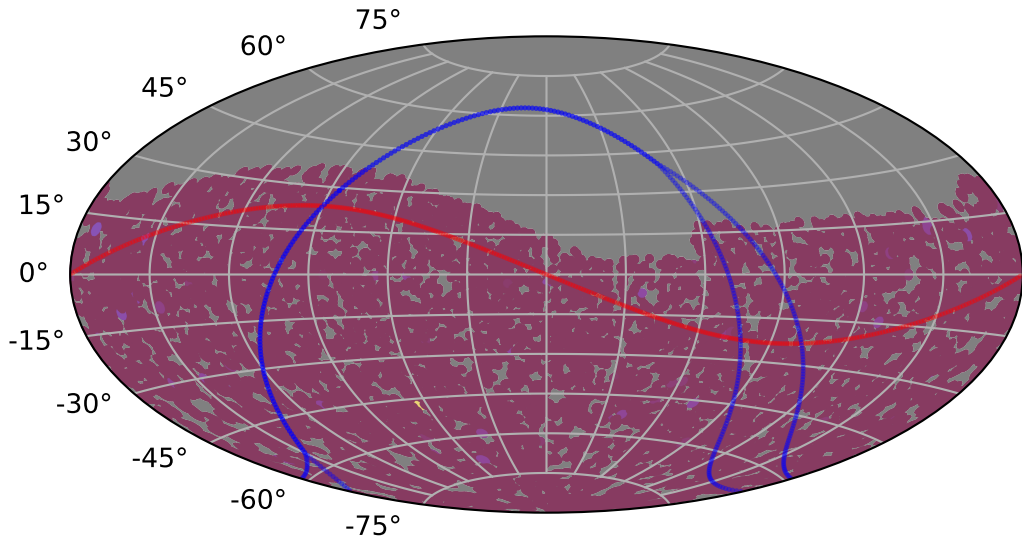

baseline_v3.3_10yrs : TDE_Quality_some_color_pu_pnum

TDE_Quality_some_color_pu_pnum
(Bad: 0, Good (obs every 2 night): 1)