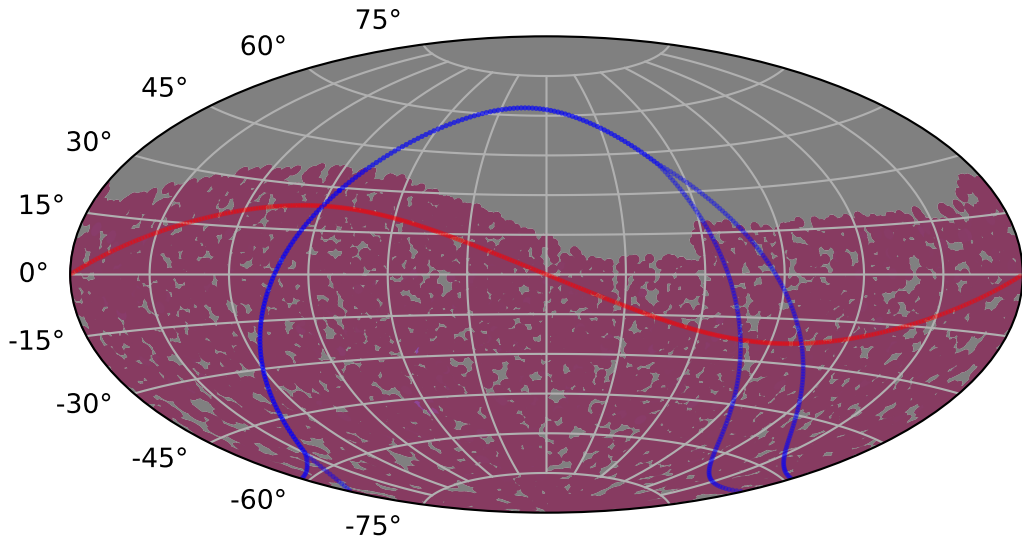

baseline_v3.3_10yrs : TDE_Quality_some_color_pnum

TDE_Quality_some_color_pnum
(Bad: 0, Good (obs every 2 night): 1)