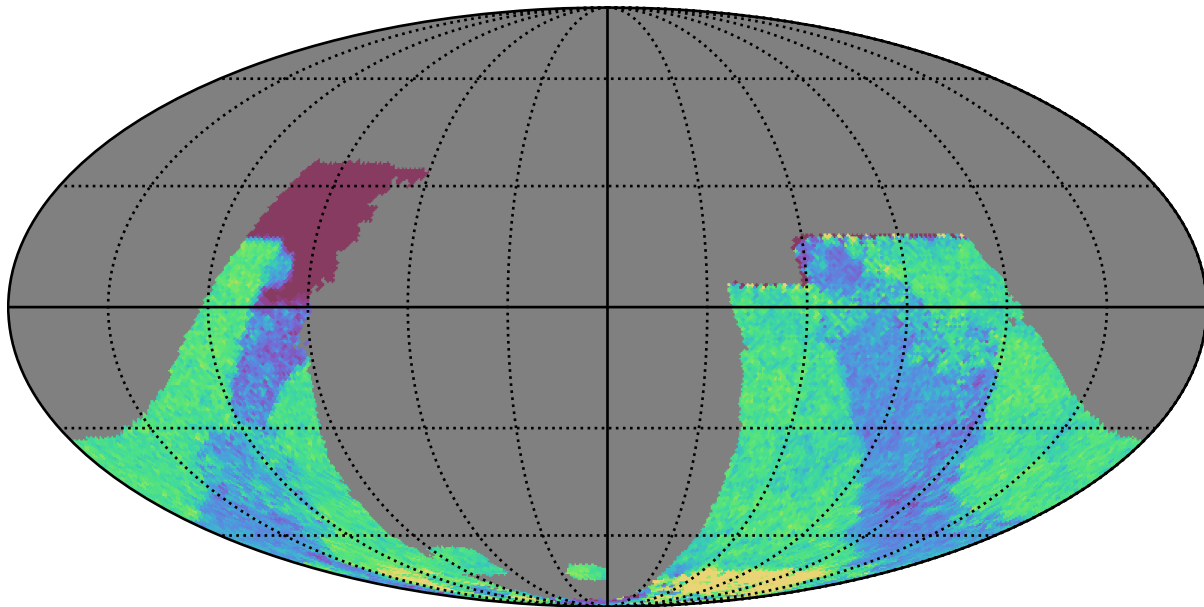

baseline\_v3.3\_10yrs : GalplaneTimePerFilter\_galactic\_plane\_map\_u

GalplaneTimePerFilter\_galactic\_plane\_map\_u  
(filter mag MJD s)