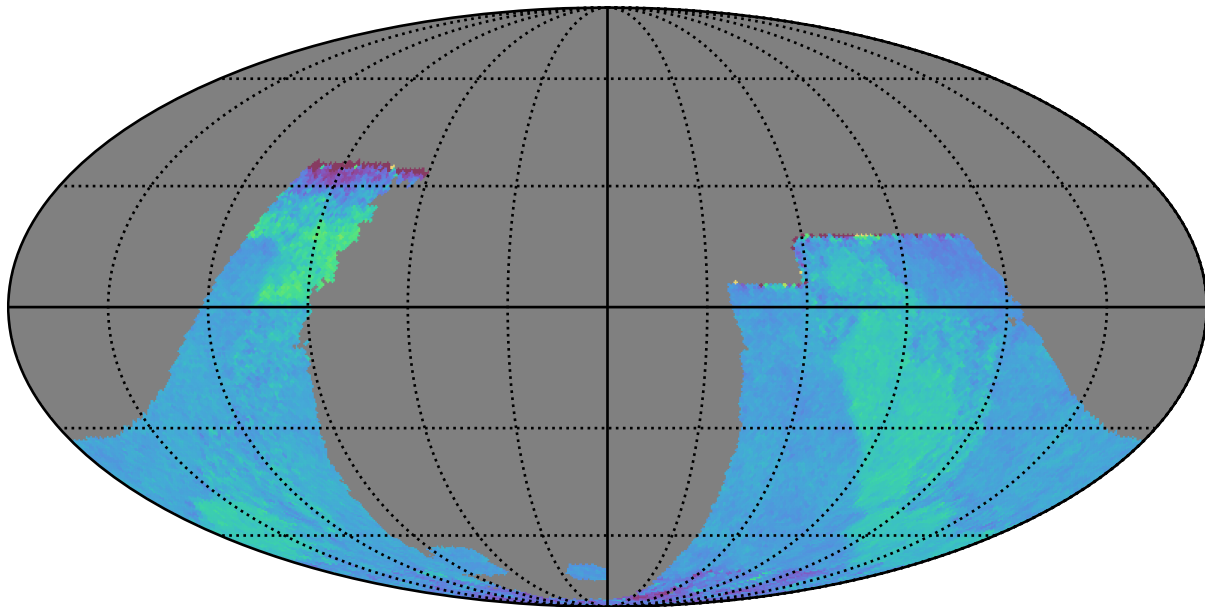

baseline_v3.3_10yrs : GalplaneTimePerFilter_galactic_plane_map_r

GalplaneTimePerFilter_galactic_plane_map_r
(filter mag MJD s)