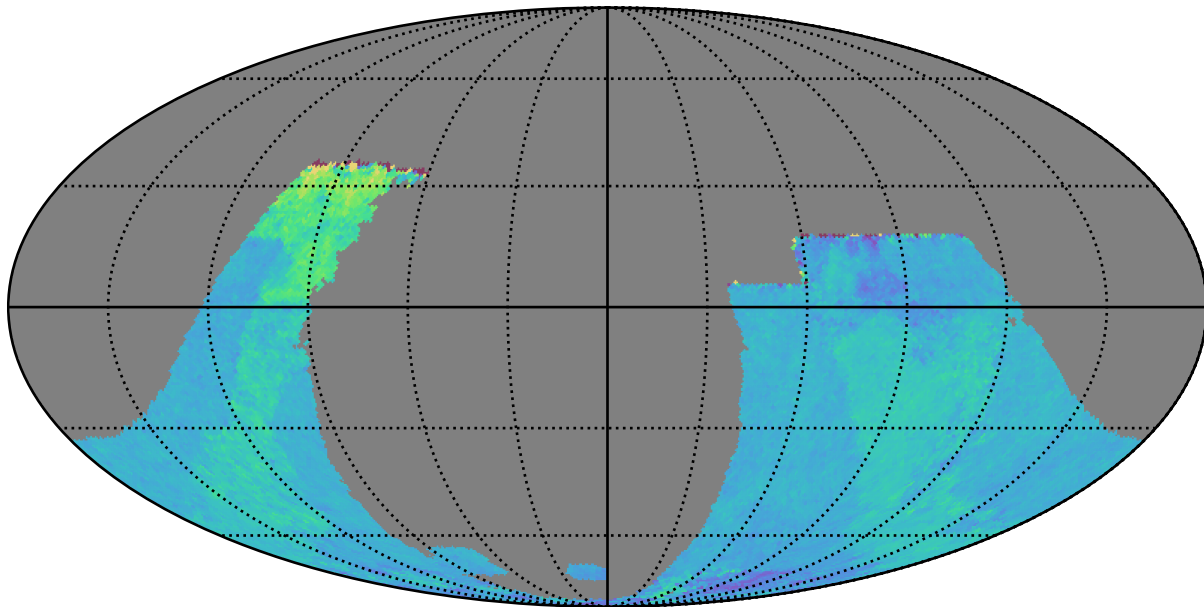

baseline_v3.3_10yrs : GalplaneTimePerFilter_galactic_plane_map_i

GalplaneTimePerFilter_galactic_plane_map_i
(filter mag MJD s)