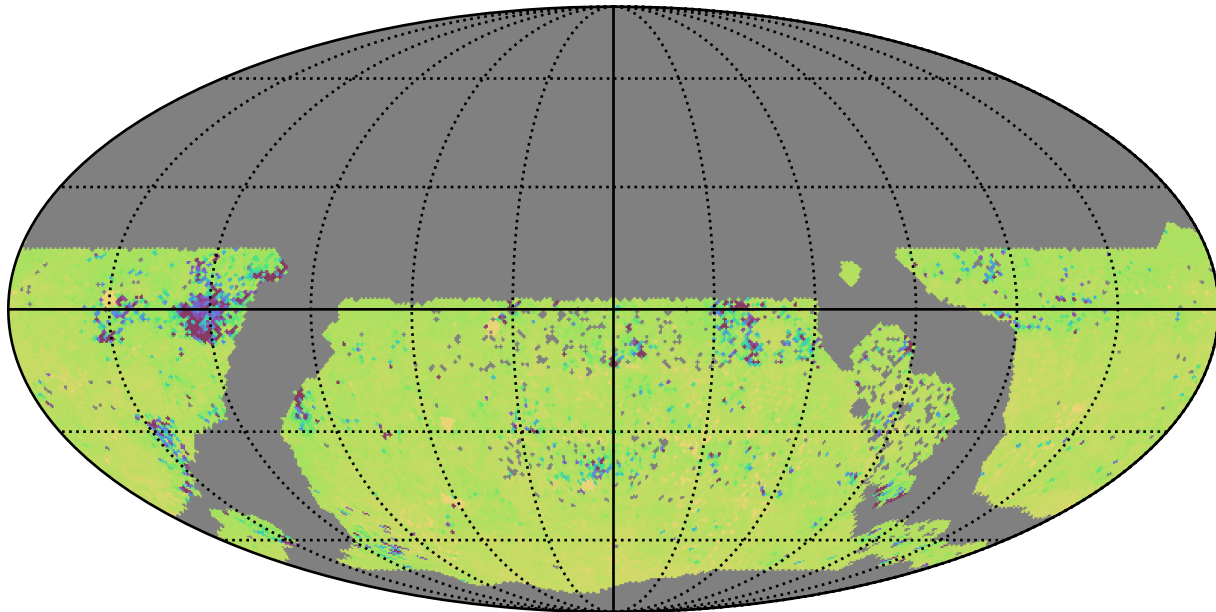

baseline_v3.3_10yrs WFD ug bands: 75th Percentile Intranight Timespan

75th Percentile Intranight Timespan
(minutes)