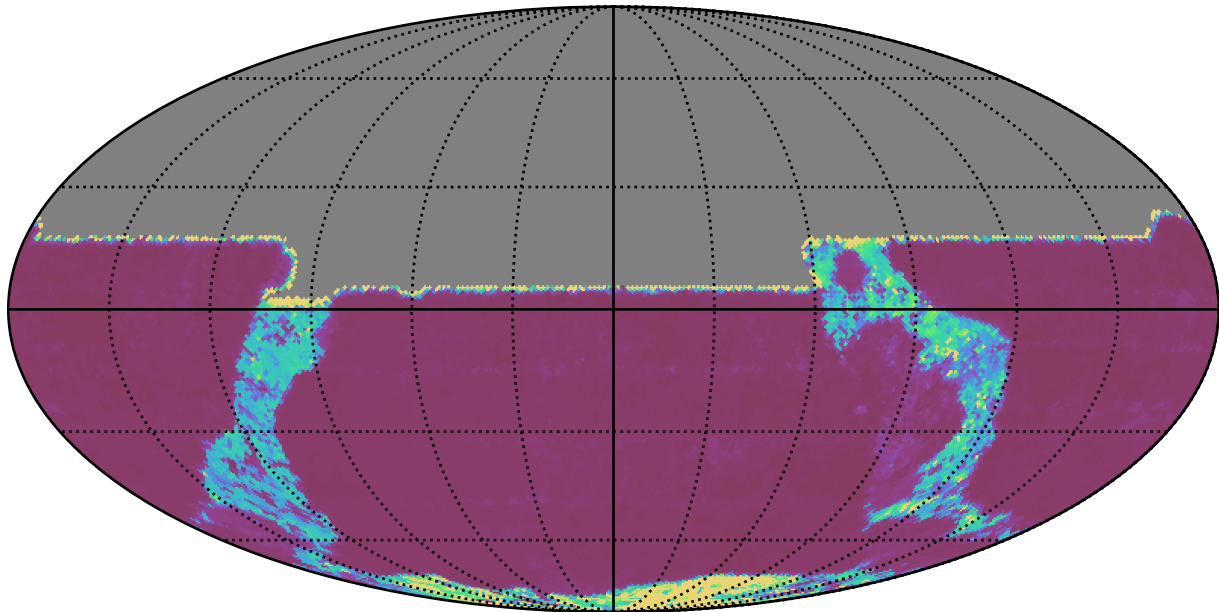

baseline\_v3.3\_10yrs All sky y band: 20thPercentile Inter-Night Gap

20thPercentile Inter-Night Gap  
(days)