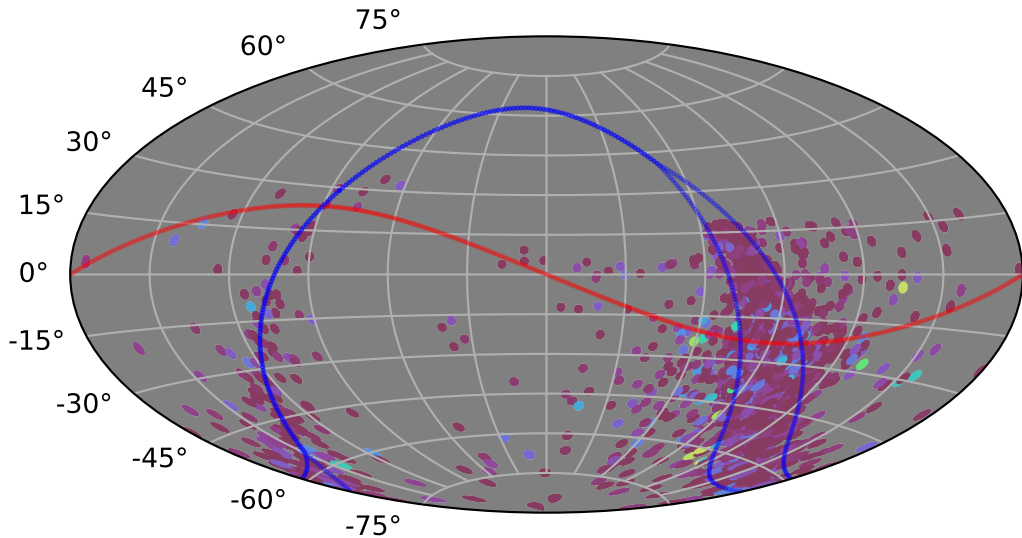

baseline_v3.2_10yrs : XRBPopMetric_number_of_detections

XRBPopMetric_number_of_detections
(Detected, 0 or $\bar{1}$)