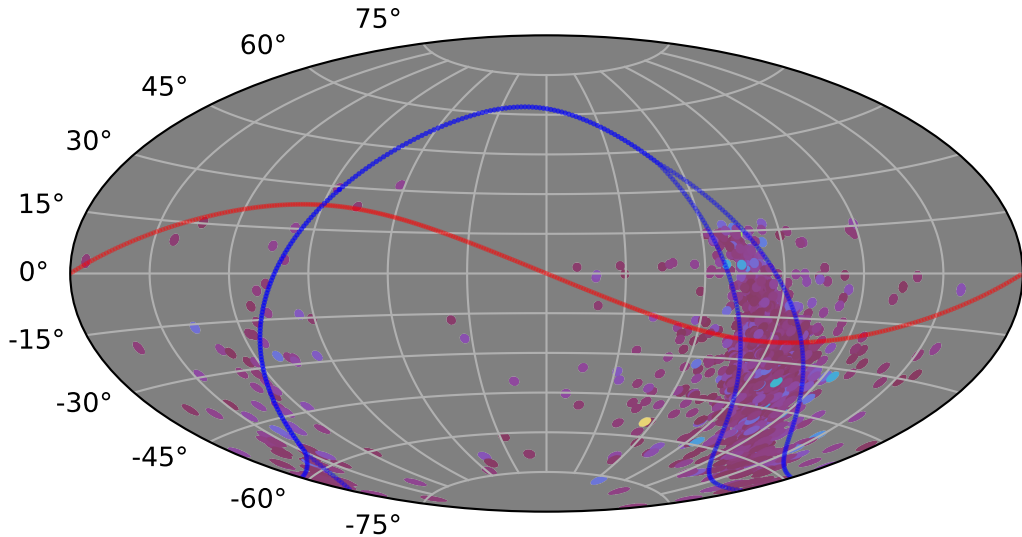

baseline_v3.2_10yrs : XRBPopMetric_mean_time_between_detections

6 12 18 24 30 36 42 48 54
XRBPopMetric_mean_time_between_detections
(Detected, 0 or 1)