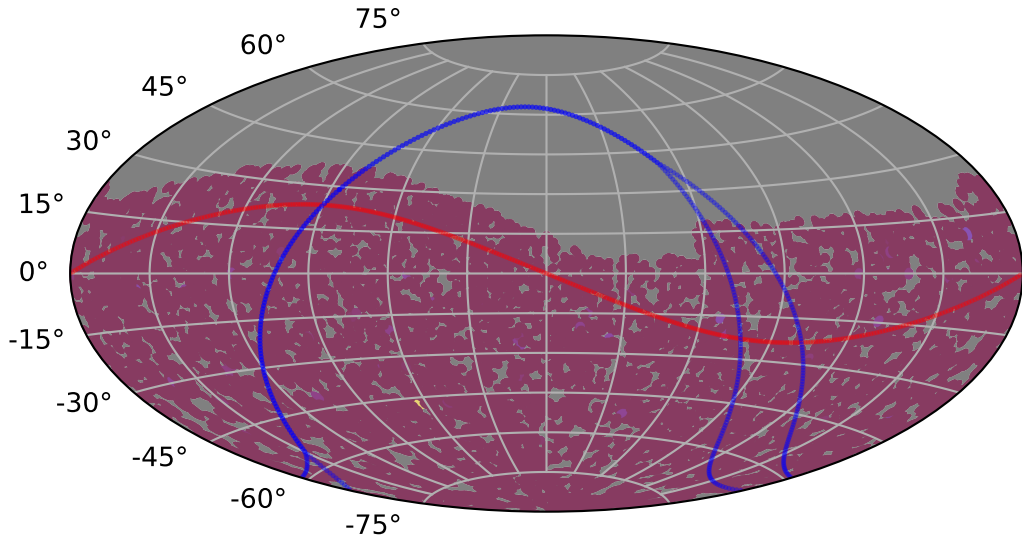

baseline_v3.2_10yrs : TDE_Quality_some_color_pu_pnum

TDE_Quality_some_color_pu_pnum
(Bad: 0, Good (obs every 2 night): 1)