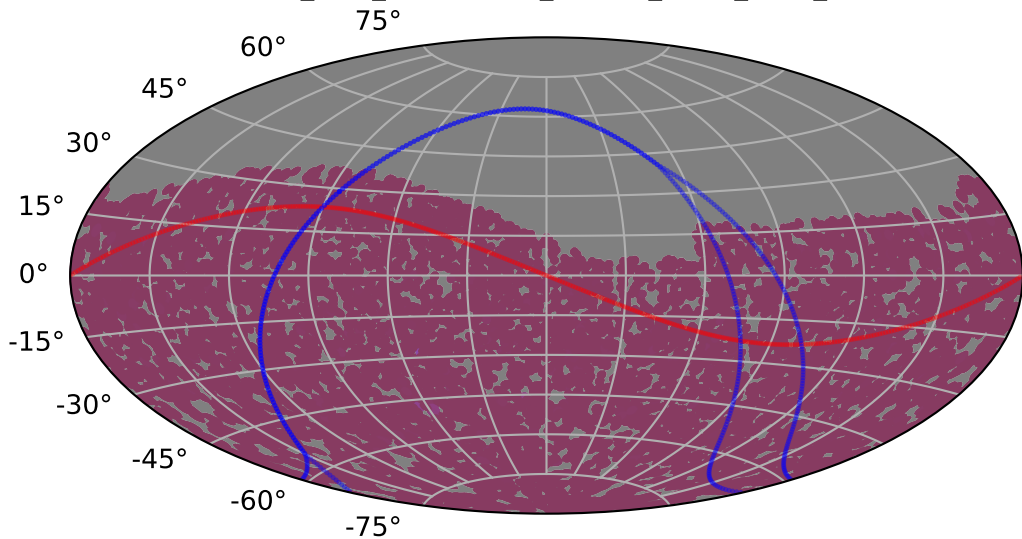

baseline_v3.2_10yrs : TDE_Quality_some_color_pnum

TDE_Quality_some_color_pnum
(Bad: 0, Good (obs every 2 night): 1)