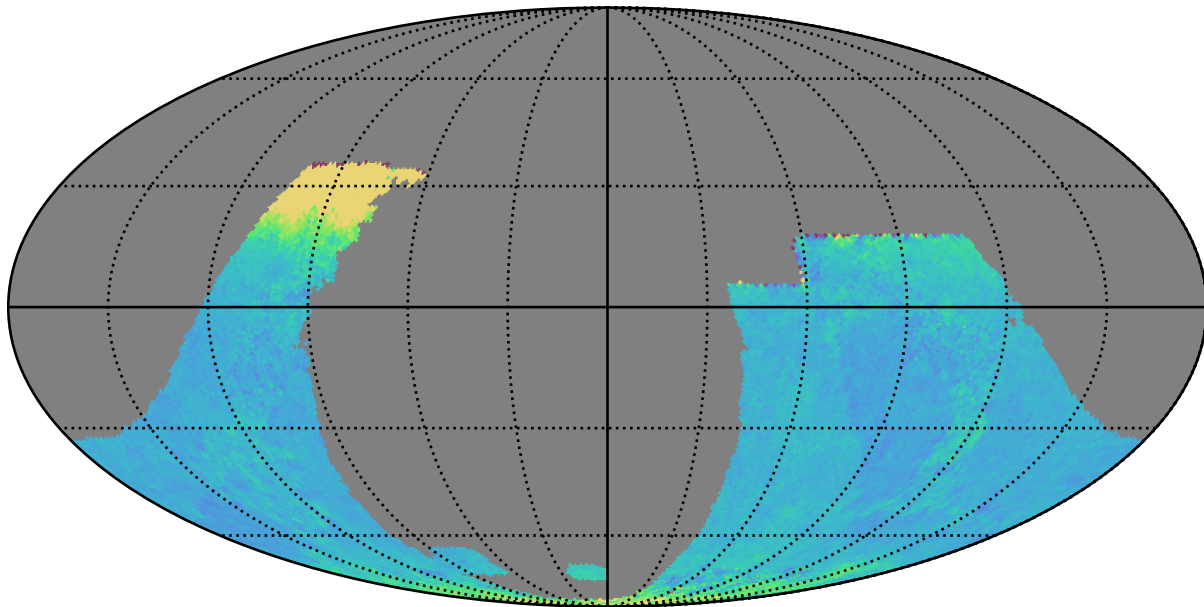

baseline_v3.2_10yrs : GalplaneTimePerFilter_galactic_plane_map_z

GalplaneTimePerFilter_galactic_plane_map_z
(filter mag MJD s)