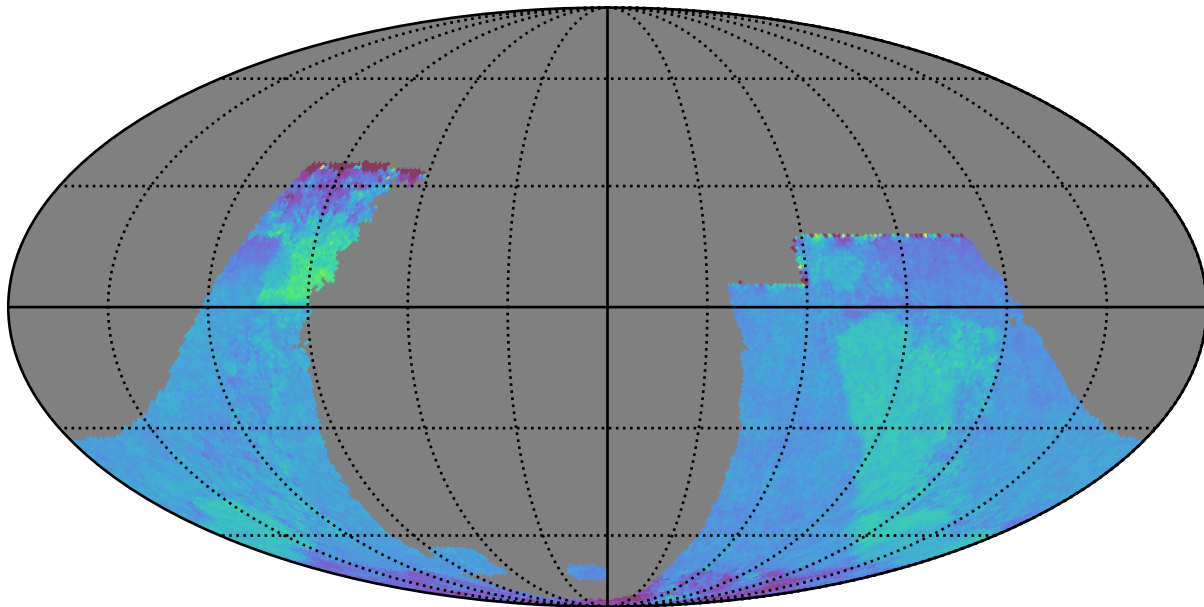

baseline_v3.2_10yrs : GalplaneTimePerFilter_galactic_plane_map_r

GalplaneTimePerFilter_galactic_plane_map_r
(filter mag MJD s)