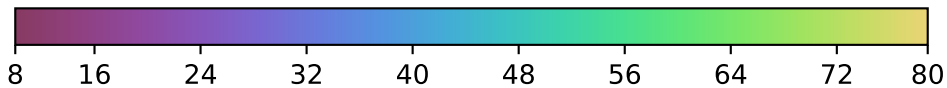

baseline_v3.2_10yrs : Brown Dwarf, L7

Brown Dwarf, L7 (pc)