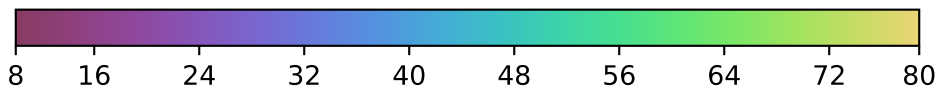

baseline_v3.2_10yrs : Brown Dwarf, L7

Brown Dwarf, L7 (pc)