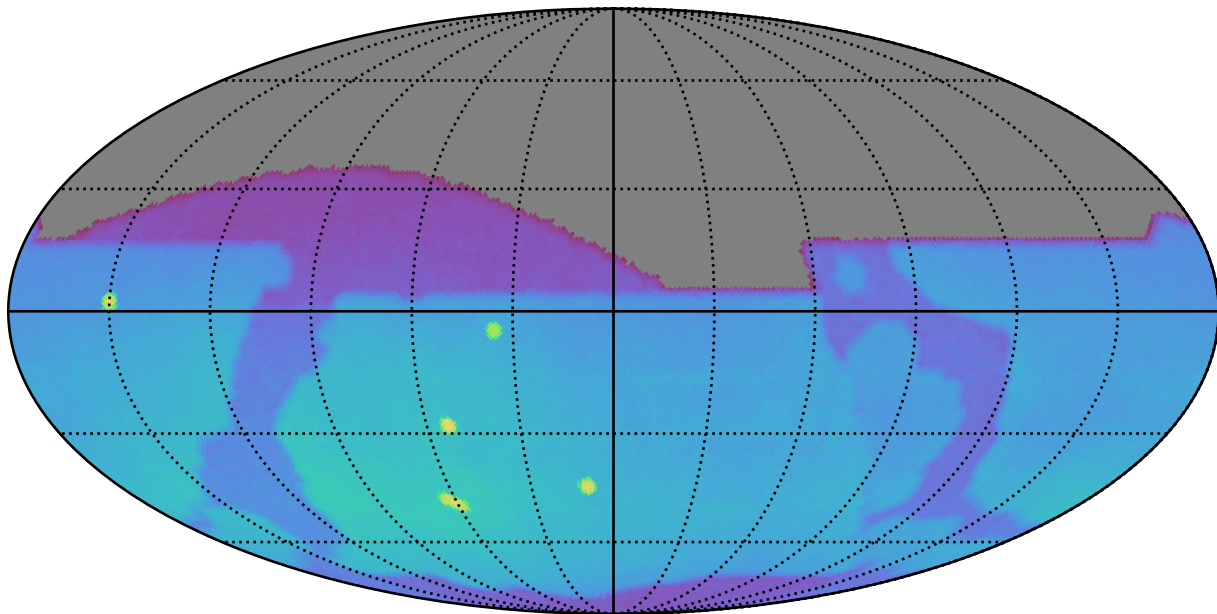

baseline\_v3.2\_10yrs : Brown Dwarf, L4

Brown Dwarf, L4 (pc)