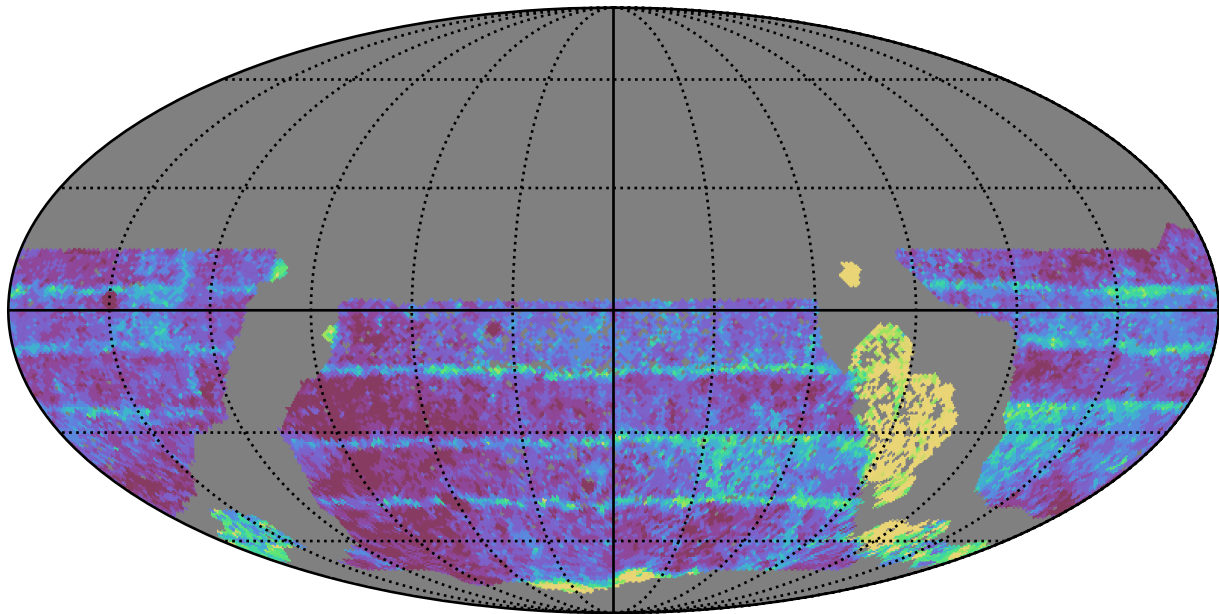

baseline_v3.2_10yrs WFD z band: Median Inter-Night Gap

Median Inter-Night Gap (days)