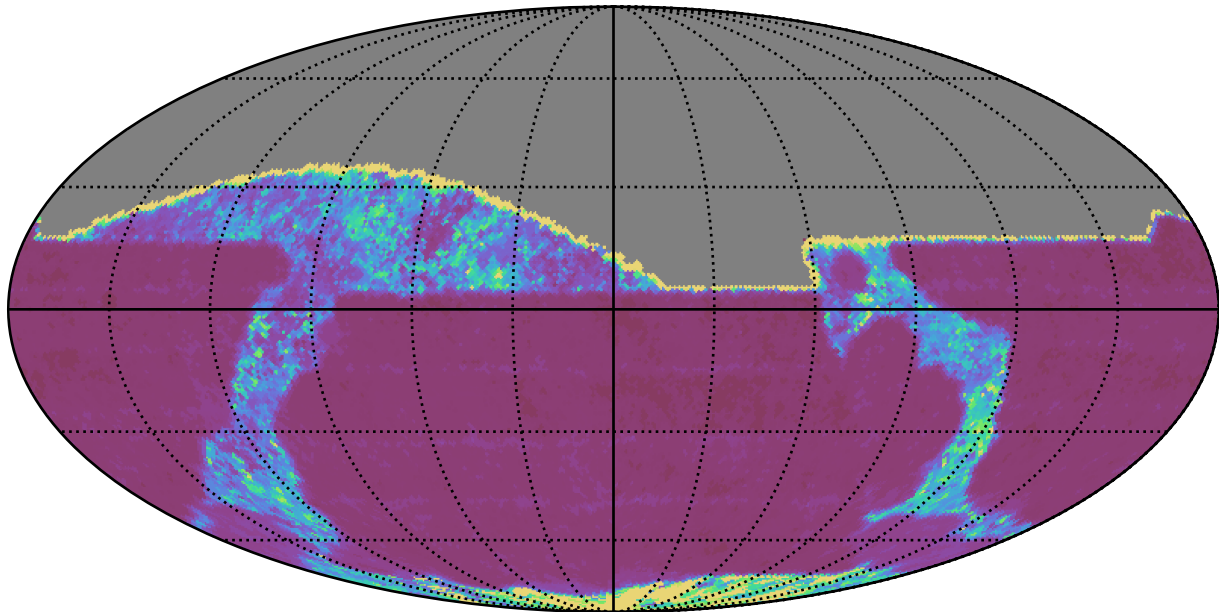

baseline_v3.2_10yrs All sky r band: 20thPercentile Inter-Night Gap

20thPercentile Inter-Night Gap
(days)