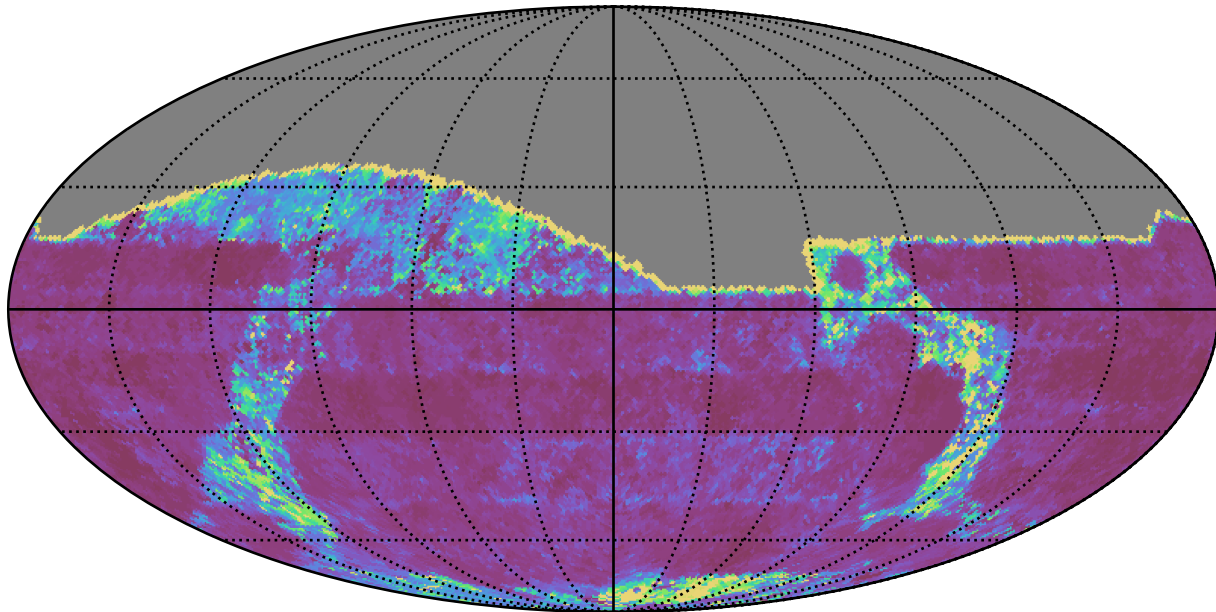

baseline_v3.2_10yrs All sky g band: 20thPercentile Inter-Night Gap

20thPercentile Inter-Night Gap
(days)