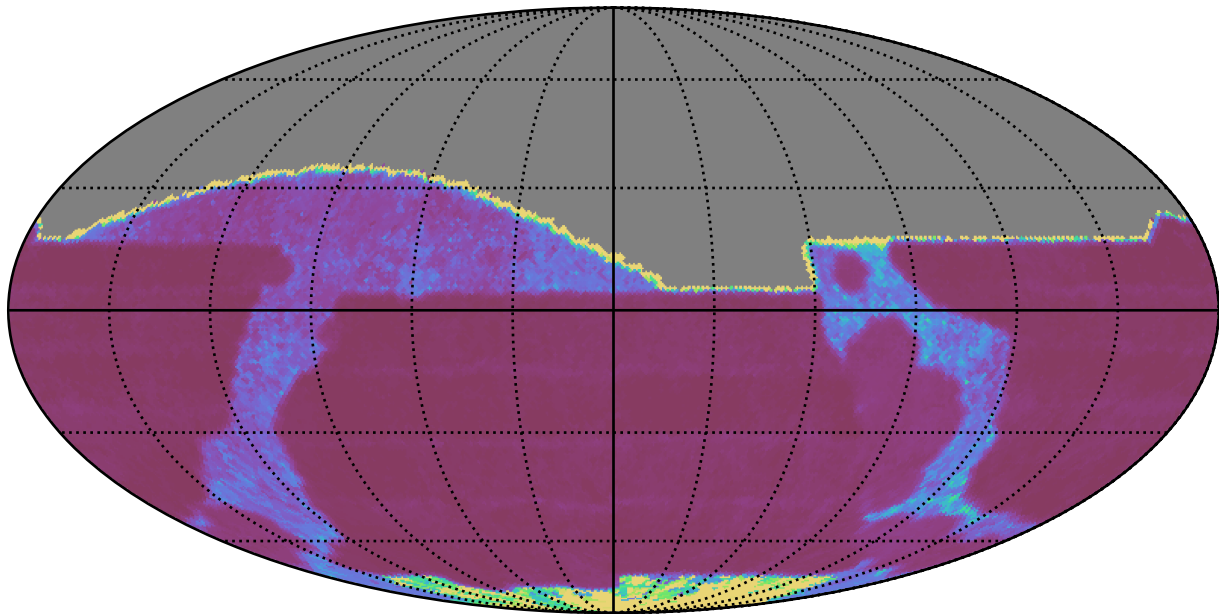

baseline_v3.0_10yrs All sky i band: Median Inter-Night Gap

Median Inter-Night Gap (days)