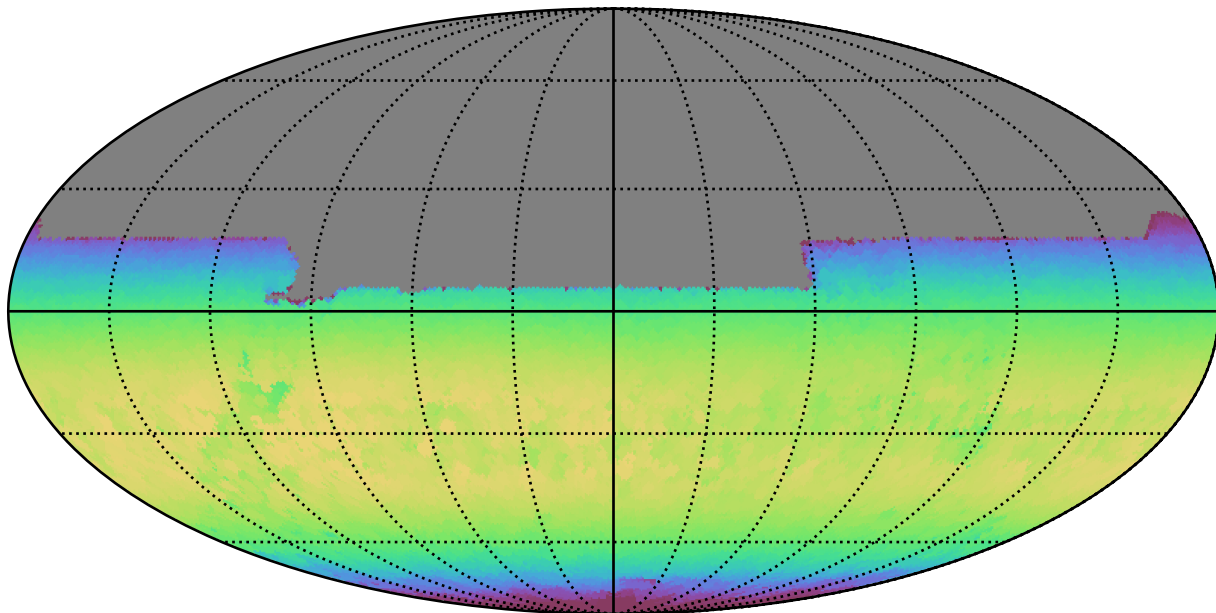

baseline_v3.0_10yrs All sky y band: Max skyBrightness

18.15 18.20 18.25 18.30 18.35 18.40 18.45 18.50 18.55 18.60 18.65

Max skyBrightness (mag/sq arcsec)