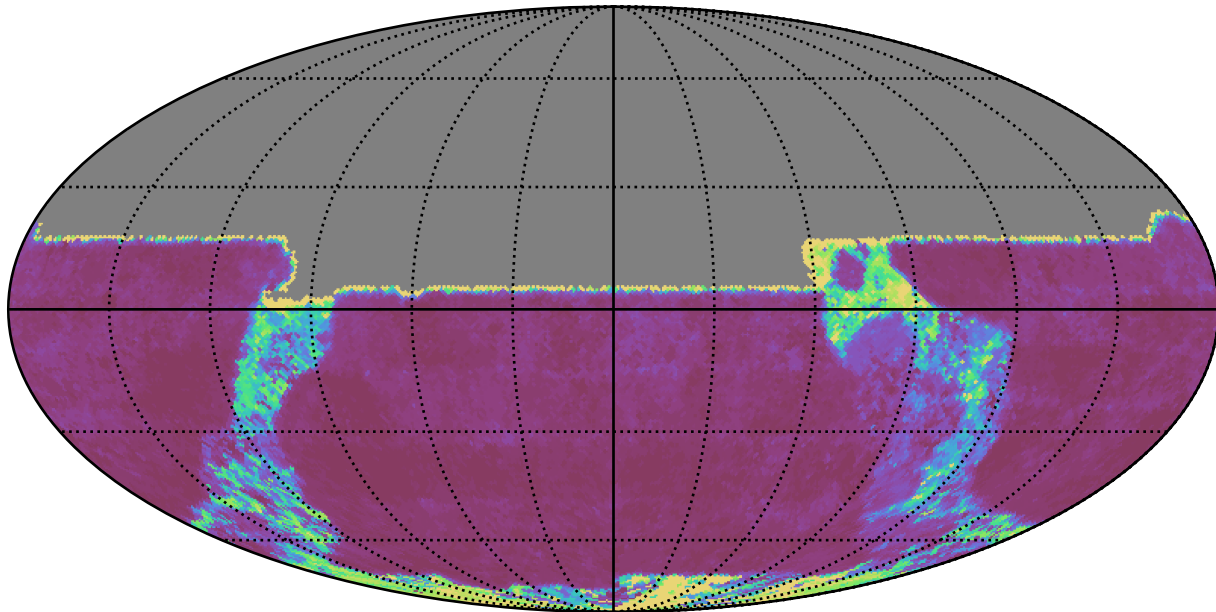

baseline_v3.0_10yrs All sky y band: 20thPercentile Inter-Night Gap

20thPercentile Inter-Night Gap
(days)